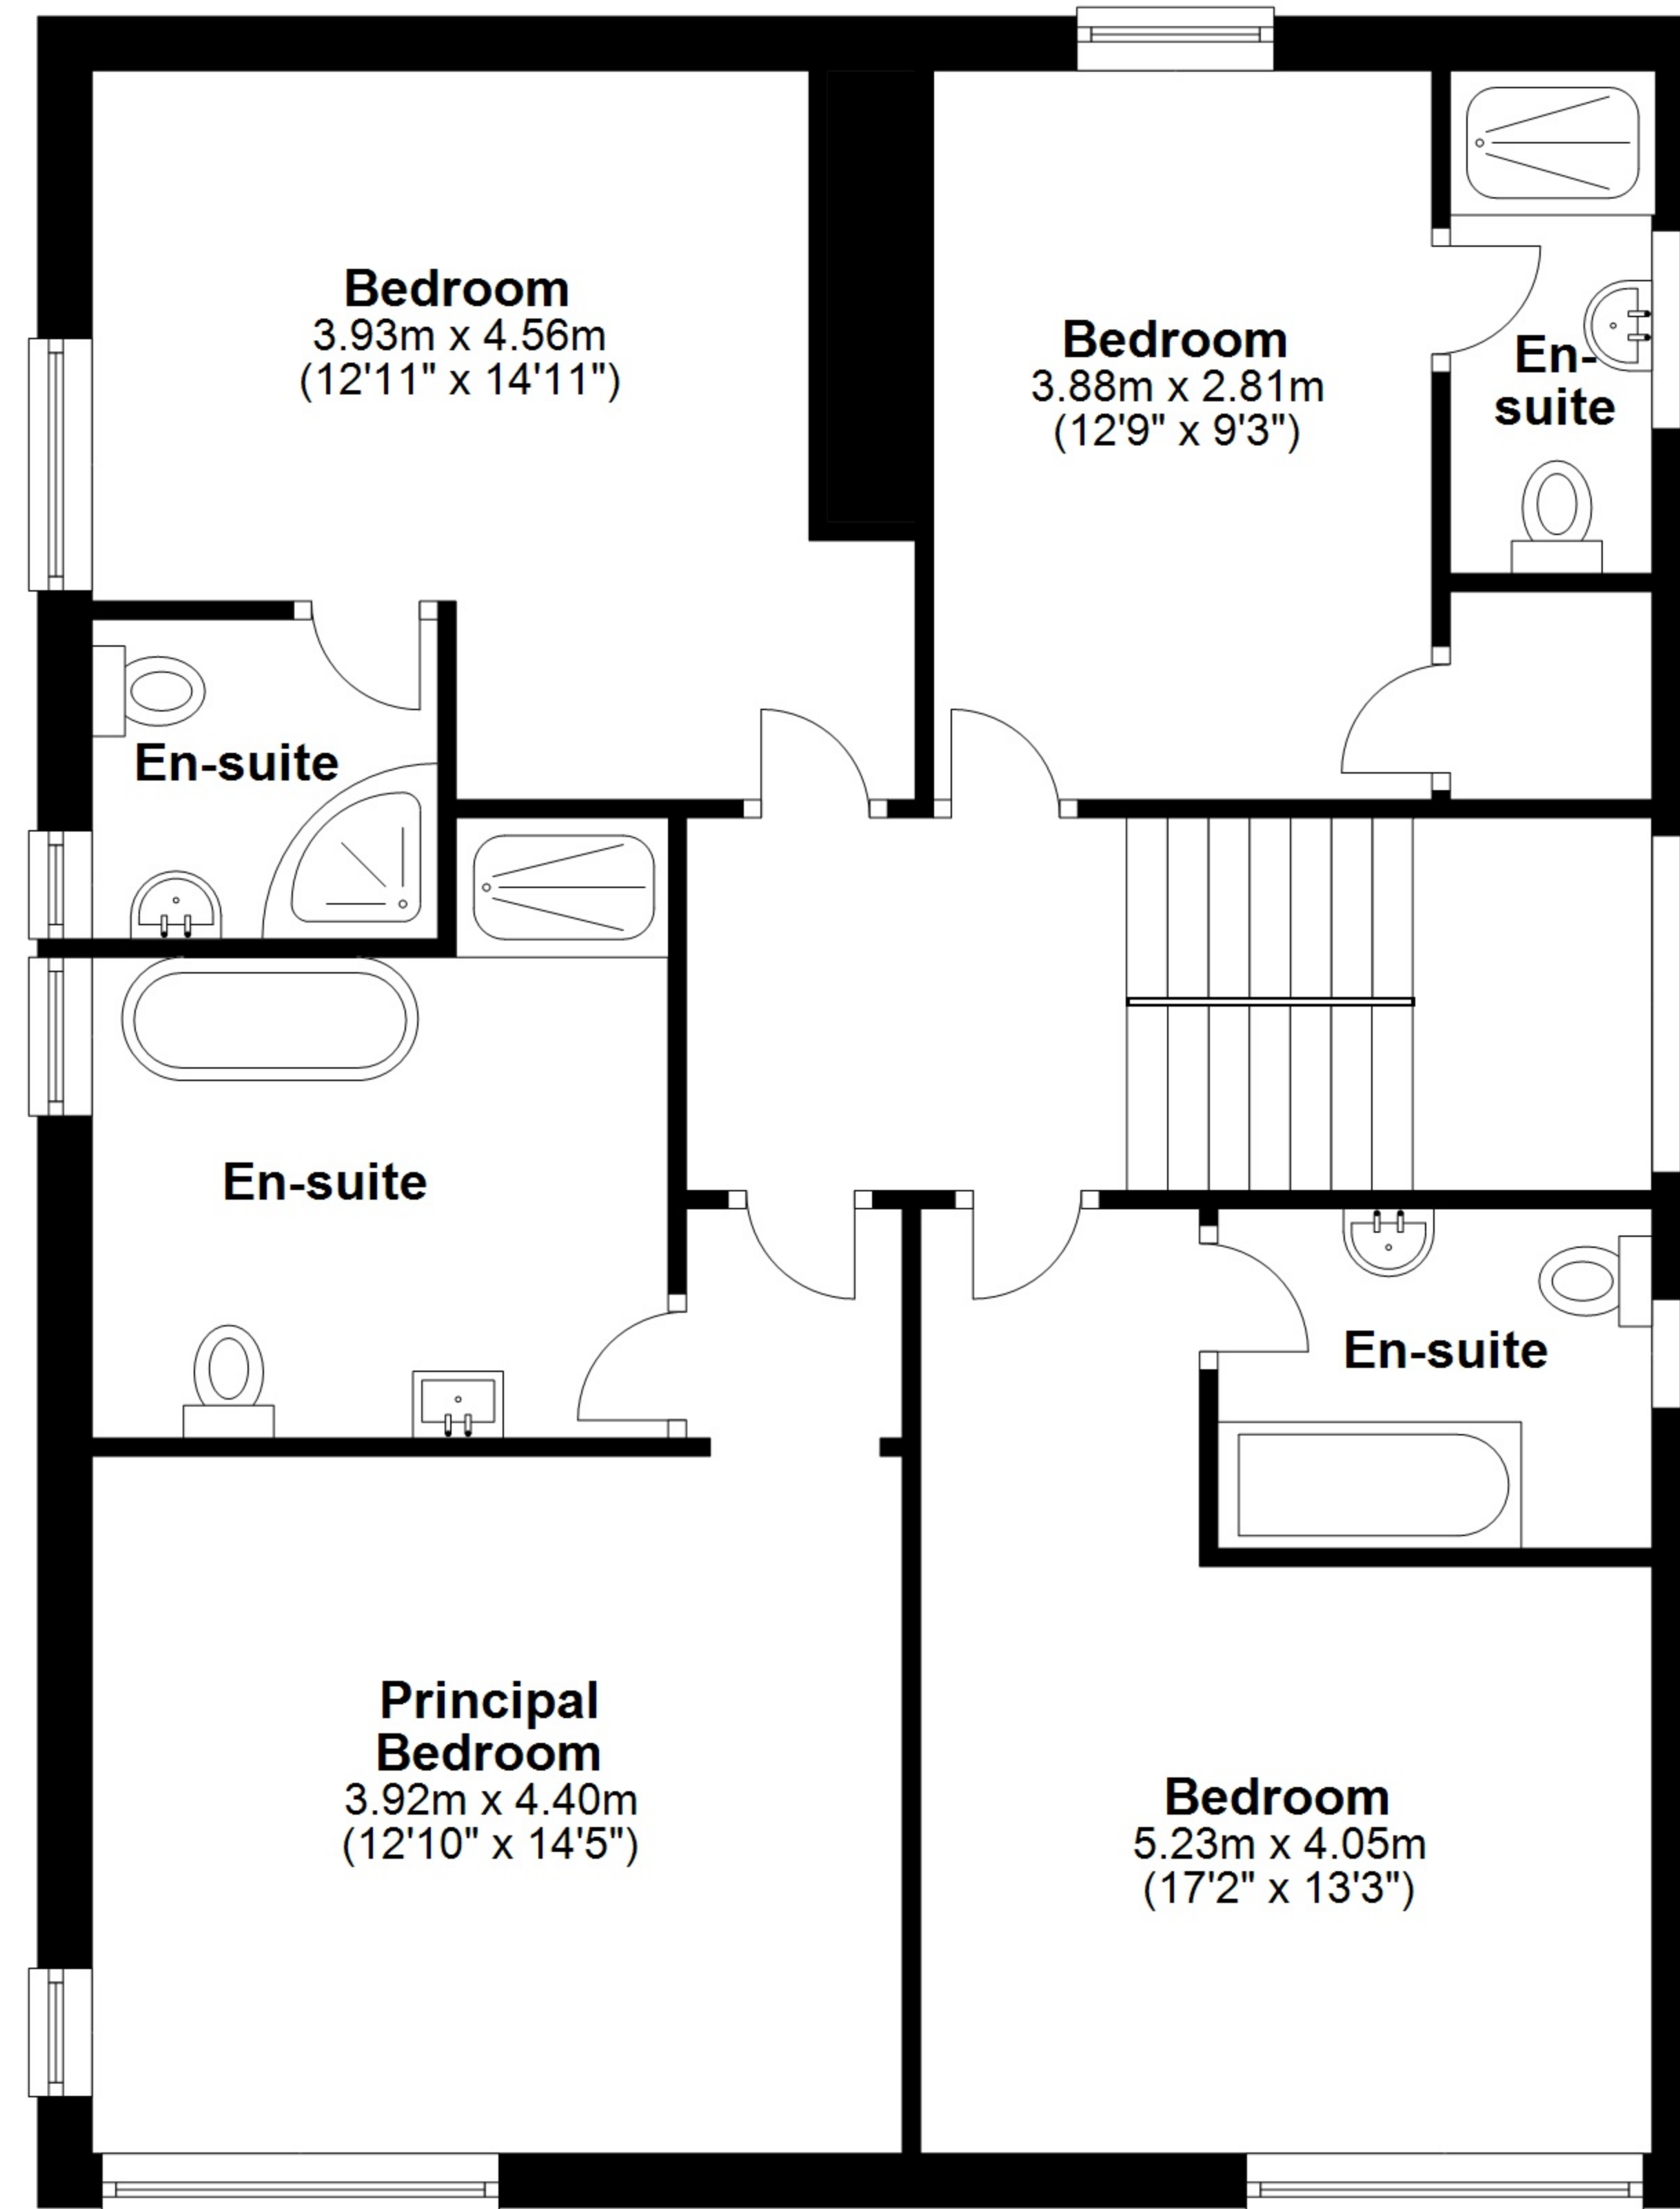

Total area: approx. 249.6 sq. metres (2686.9 sq. feet)

Total area: approx. 249.6 sq. metres (2686.9 sq. feet)

Total area: approx. 249.6 sq. metres (2686.9 sq. feet)