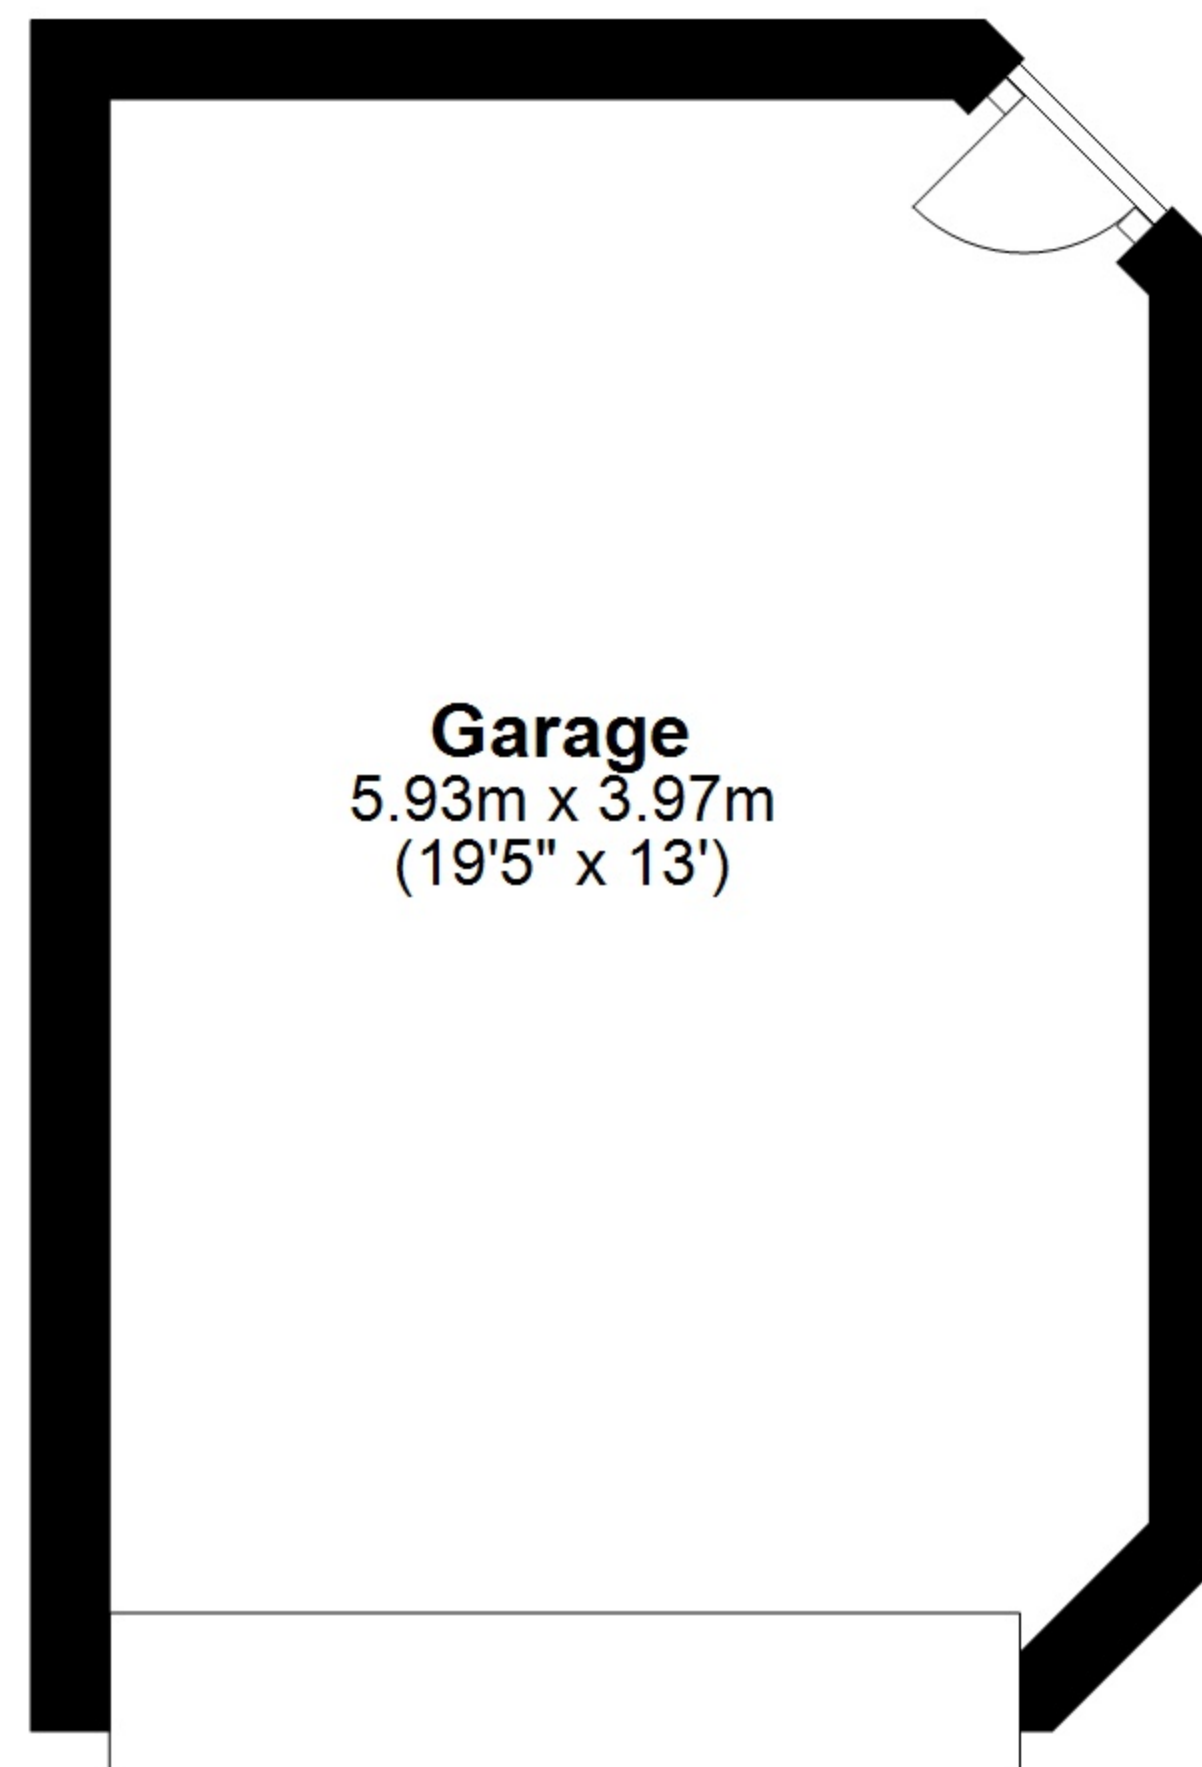

Total area: approx. 249.6 sq. metres (2686.9 sq. feet)

Total area: approx. 249.6 sq. metres (2686.9 sq. feet)

Total area: approx. 249.6 sq. metres (2686.9 sq. feet)