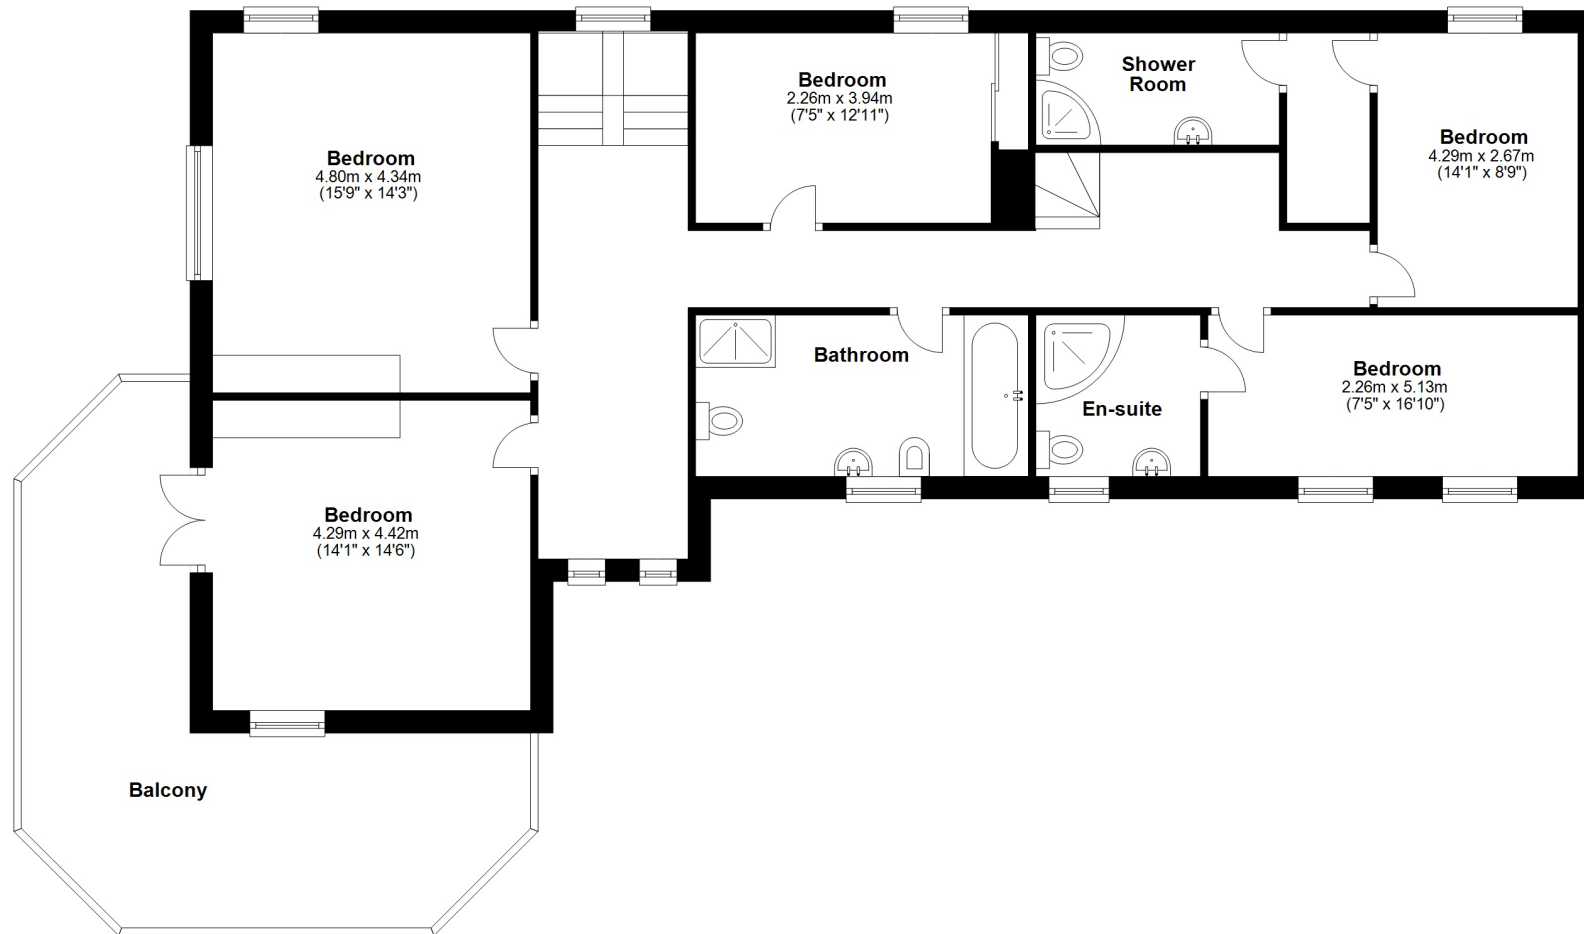

Total area: approx. 341.4 sq. metres (3675.0 sq. feet)

Total area: approx. 341.4 sq. metres (3675.0 sq. feet)

Total area: approx. 341.4 sq. metres (3675.0 sq. feet)