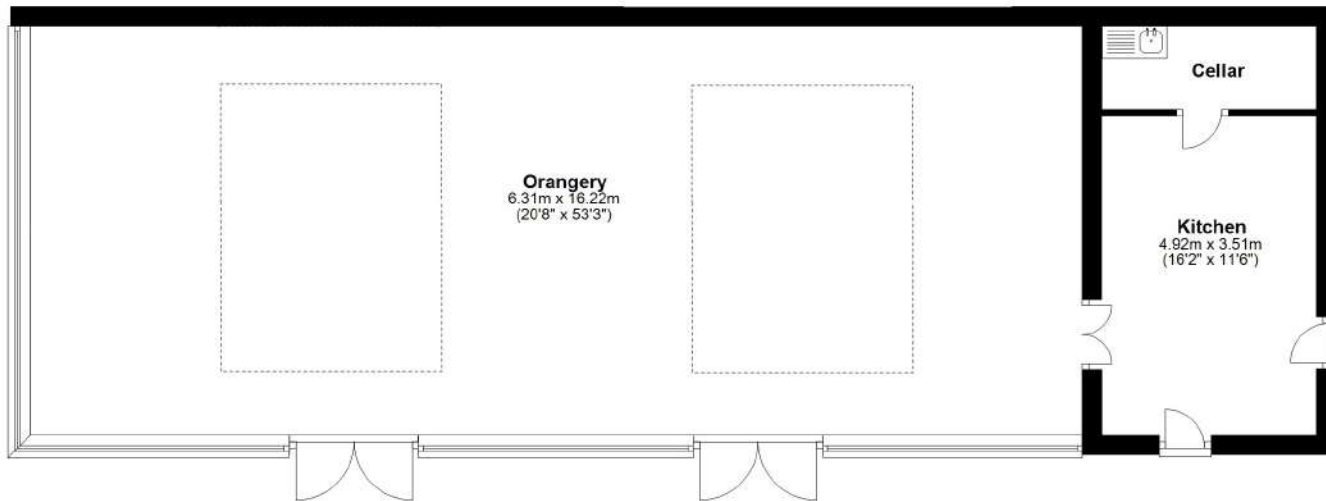

Total area: approx. 929.3 sq. metres (10003.2 sq. feet)

Total area: approx. 929.3 sq. metres (10003.2 sq. feet)

Total area: approx. 929.3 sq. metres (10003.2 sq. feet)

Total area: approx. 929.3 sq. metres (10003.2 sq. feet)

Total area: approx. 112.9 sq. feet (1214.9 sq. feet)

Total area: approx. 294.3 sq. metres (3167.7 sq. feet)