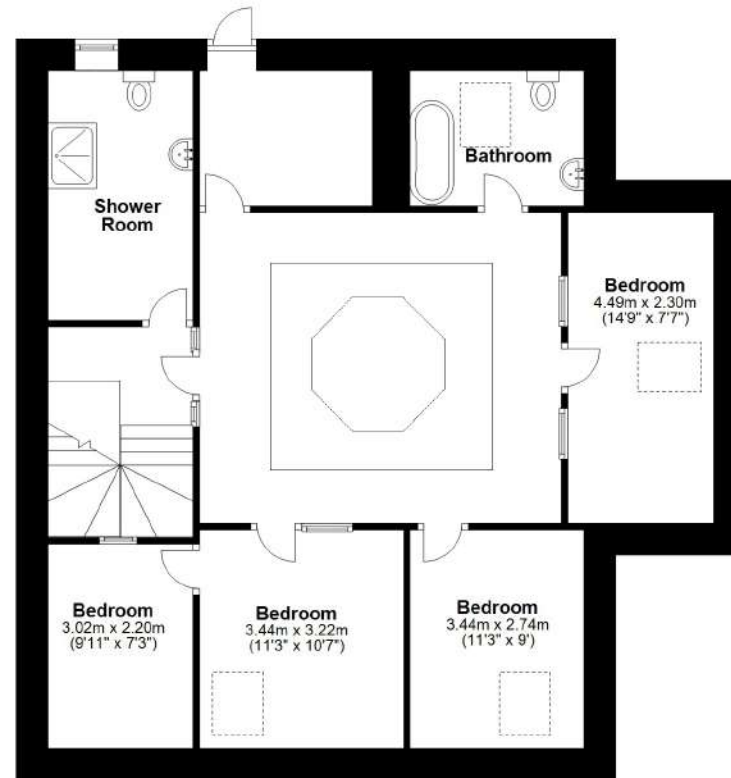

Total area: approx. 929.3 sq. metres (10003.2 sq. feet)

Total area: approx. 929.3 sq. metres (10003.2 sq. feet)

Total area: approx. 929.3 sq. metres (10003.2 sq. feet)

Total area: approx. 929.3 sq. metres (10003.2 sq. feet)

Total area: approx. 112.9 sq. feet (1214.9 sq. feet)

Total area: approx. 294.3 sq. metres (3167.7 sq. feet)