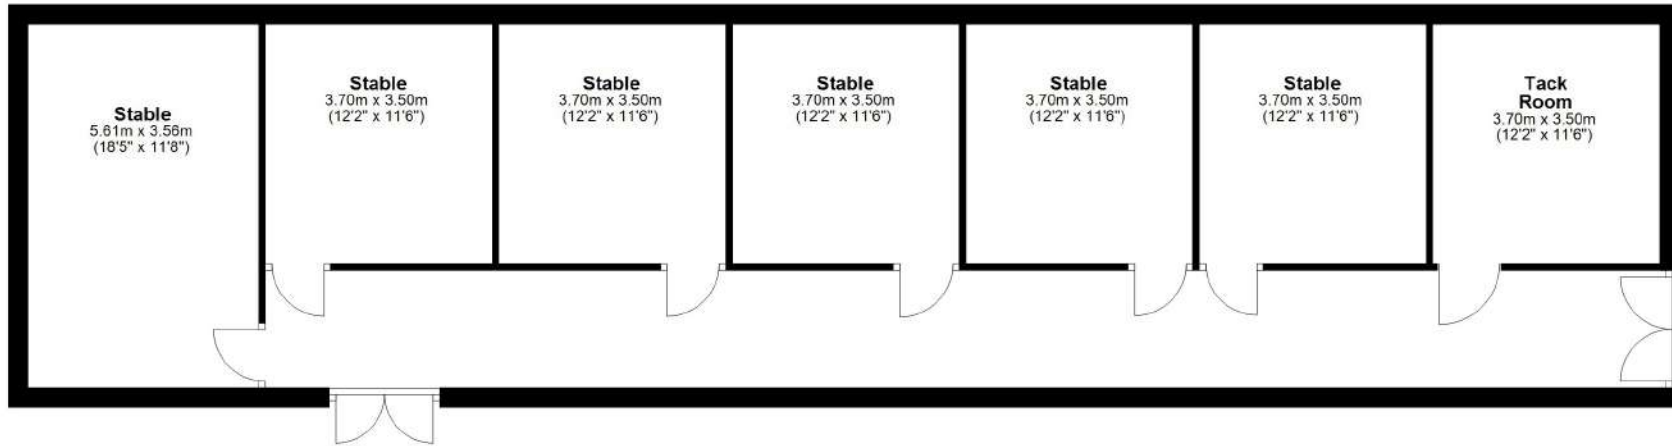

Total area: approx. 929.3 sq. metres (10003.2 sq. feet)

Total area: approx. 929.3 sq. metres (10003.2 sq. feet)

Total area: approx. 929.3 sq. metres (10003.2 sq. feet)

Total area: approx. 929.3 sq. metres (10003.2 sq. feet)

Total area: approx. 112.9 sq. feet (1214.9 sq. feet)

Total area: approx. 294.3 sq. metres (3167.7 sq. feet)