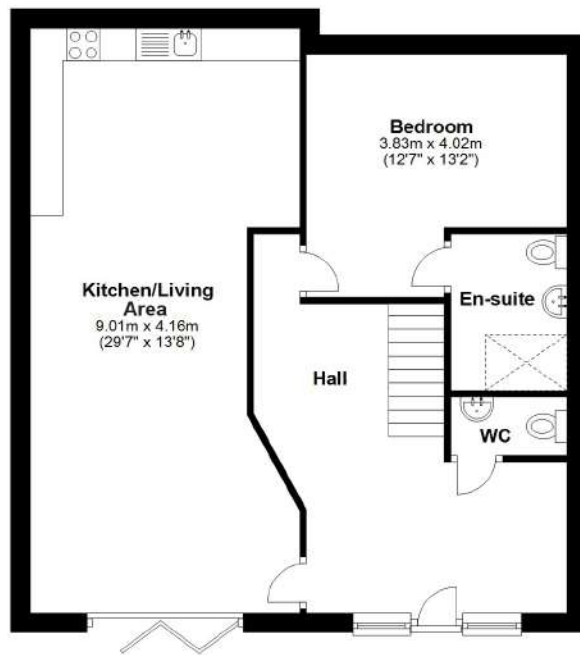

Total area: approx. 929.3 sq. metres (10003.2 sq. feet)

Total area: approx. 929.3 sq. metres (10003.2 sq. feet)

Total area: approx. 929.3 sq. metres (10003.2 sq. feet)

Total area: approx. 929.3 sq. metres (10003.2 sq. feet)

Total area: approx. 112.9 sq. feet (1214.9 sq. feet)

Total area: approx. 294.3 sq. metres (3167.7 sq. feet)