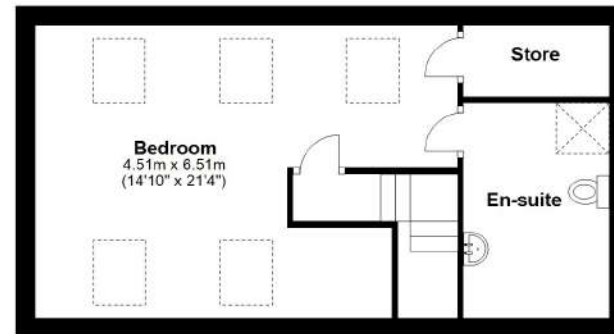

Total area: approx. 929.3 sq. metres (10003.2 sq. feet)

Total area: approx. 929.3 sq. metres (10003.2 sq. feet)

Total area: approx. 929.3 sq. metres (10003.2 sq. feet)

Total area: approx. 929.3 sq. metres (10003.2 sq. feet)

Total area: approx. 112.9 sq. feet (1214.9 sq. feet)

Total area: approx. 294.3 sq. metres (3167.7 sq. feet)