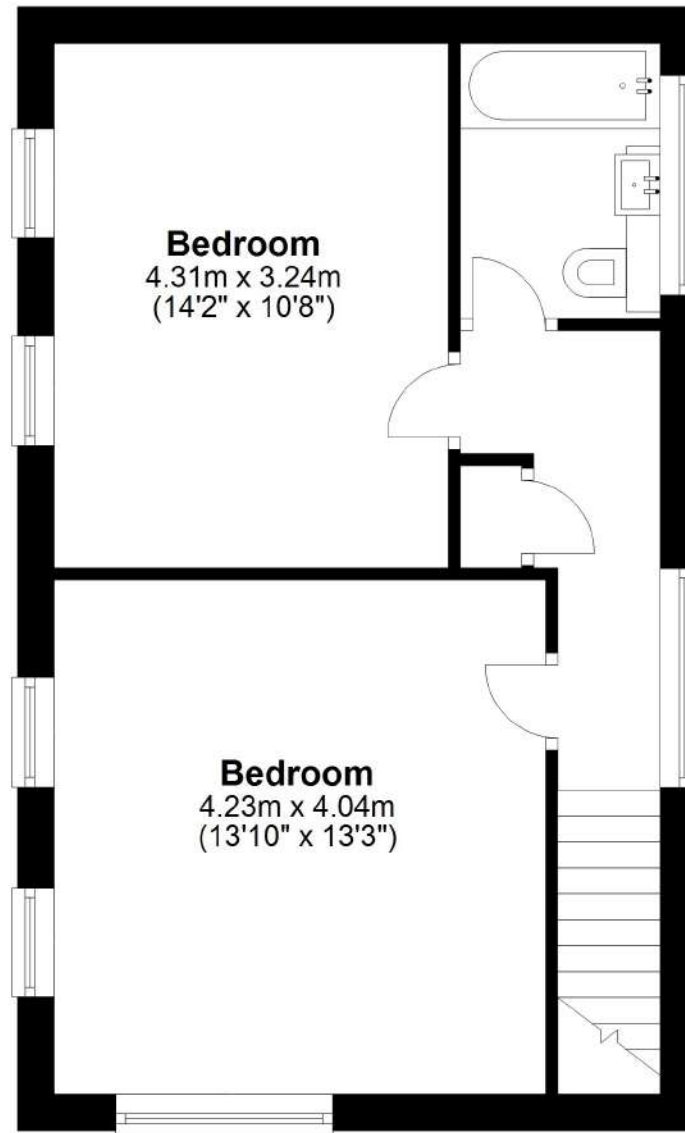

Jays House, High Bridge, Dalston, Cumbria

Total area: approx. 151 sq. metres (1,625 sq. feet)

Jays House, High Bridge, Dalston, Cumbria

Total area: approx. 151 sq. metres (1,625 sq. feet)