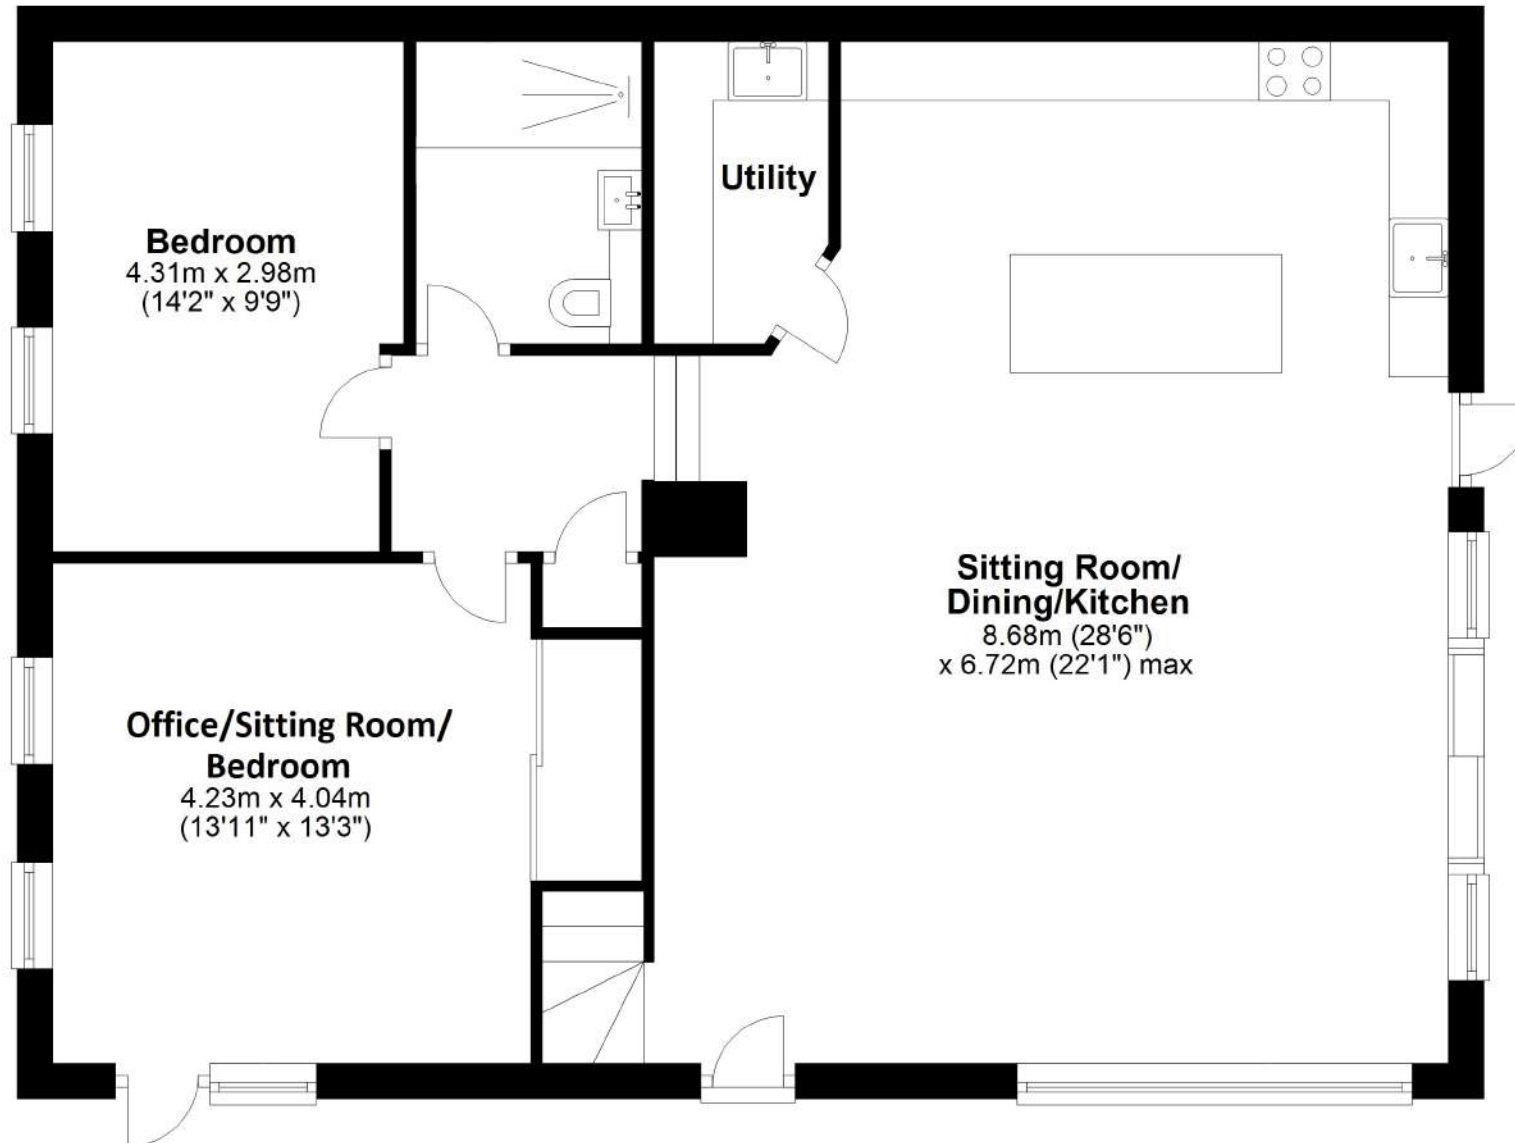

Jays House, High Bridge, Dalston, Cumbria

Total area: approx. 151 sq. metres (1,625 sq. feet)

Jays House, High Bridge, Dalston, Cumbria

Total area: approx. 151 sq. metres (1,625 sq. feet)