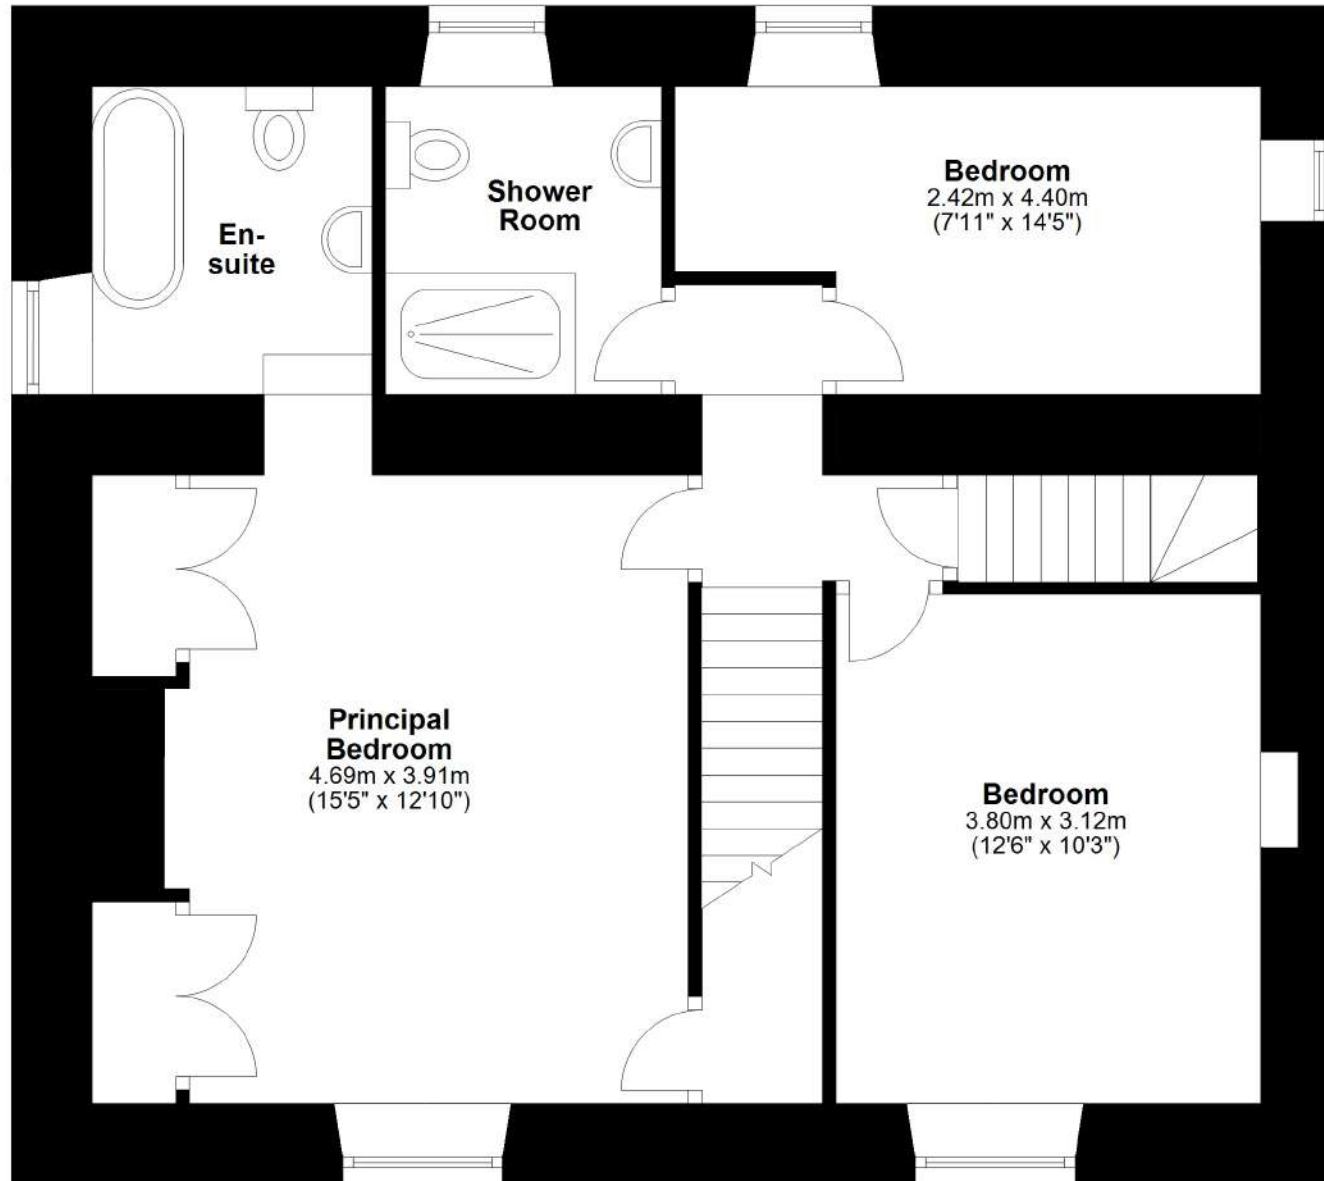

Lowburn Farm, Front Street, Ireshopeburn

Total area: approx. 176.4 sq. metres (1899.1 sq. feet)

Lowburn Farm, Front Street, Ireshopeburn

Total area: approx. 176.4 sq. metres (1899.1 sq. feet)

Lowburn Farm, Front Street, Ireshopeburn

Total area: approx. 176.4 sq. metres (1899.1 sq. feet)