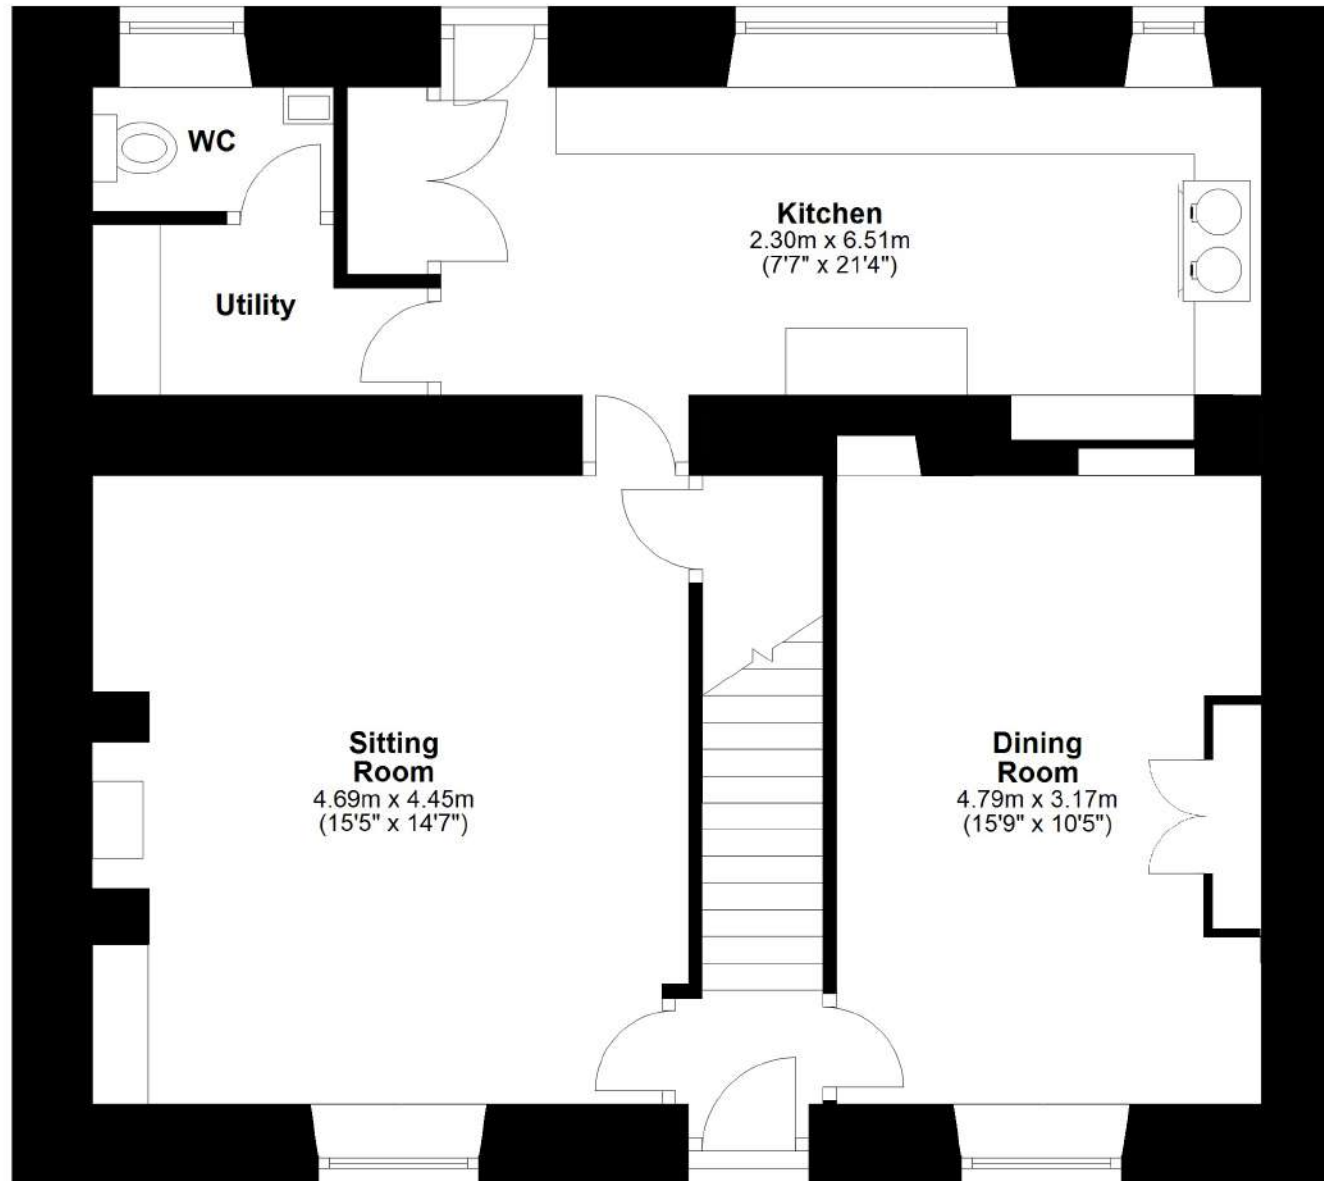

Lowburn Farm, Front Street, Ireshopeburn

Total area: approx. 176.4 sq. metres (1899.1 sq. feet)

Lowburn Farm, Front Street, Ireshopeburn

Total area: approx. 176.4 sq. metres (1899.1 sq. feet)

Lowburn Farm, Front Street, Ireshopeburn

Total area: approx. 176.4 sq. metres (1899.1 sq. feet)