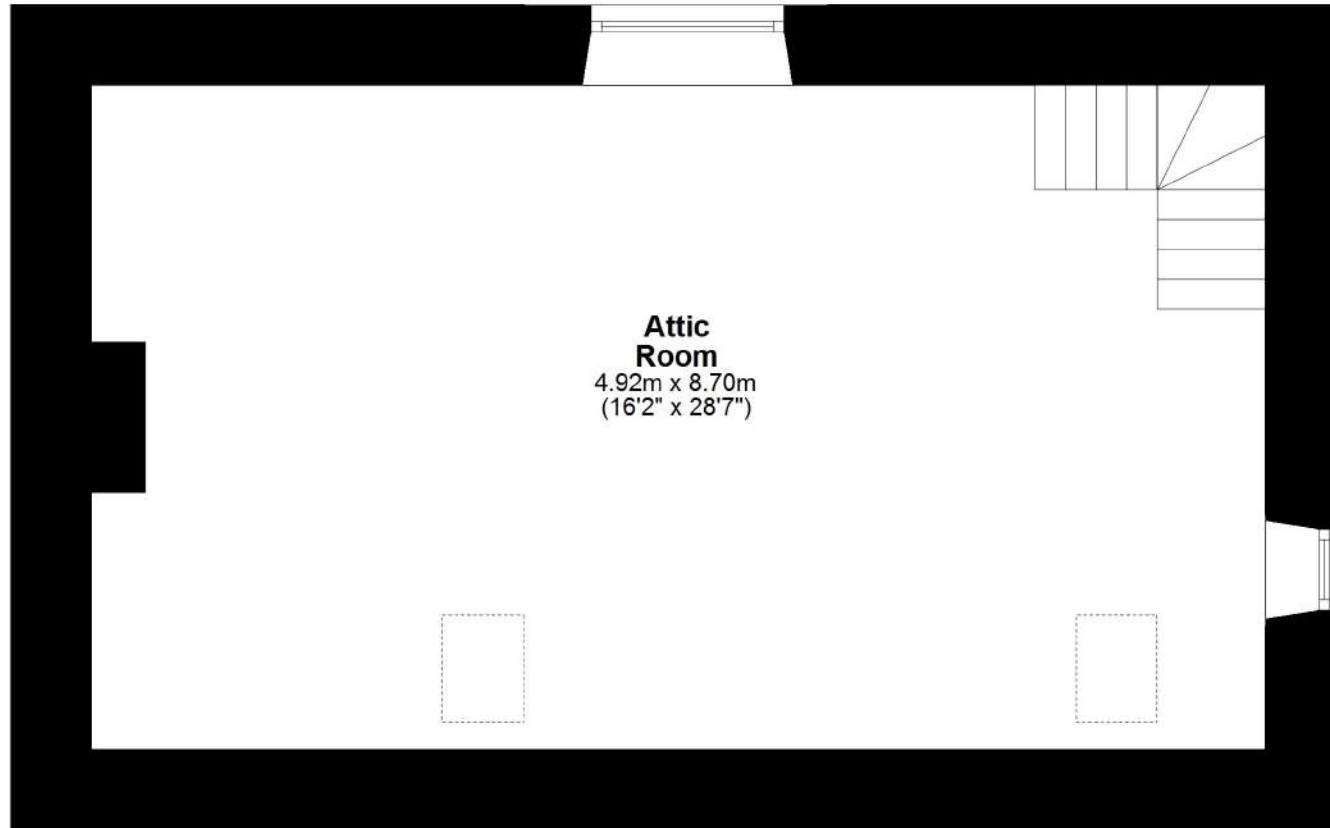

Lowburn Farm, Front Street, Ireshopeburn

Total area: approx. 176.4 sq. metres (1899.1 sq. feet)

Lowburn Farm, Front Street, Ireshopeburn

Total area: approx. 176.4 sq. metres (1899.1 sq. feet)

Lowburn Farm, Front Street, Ireshopeburn

Total area: approx. 176.4 sq. metres (1899.1 sq. feet)