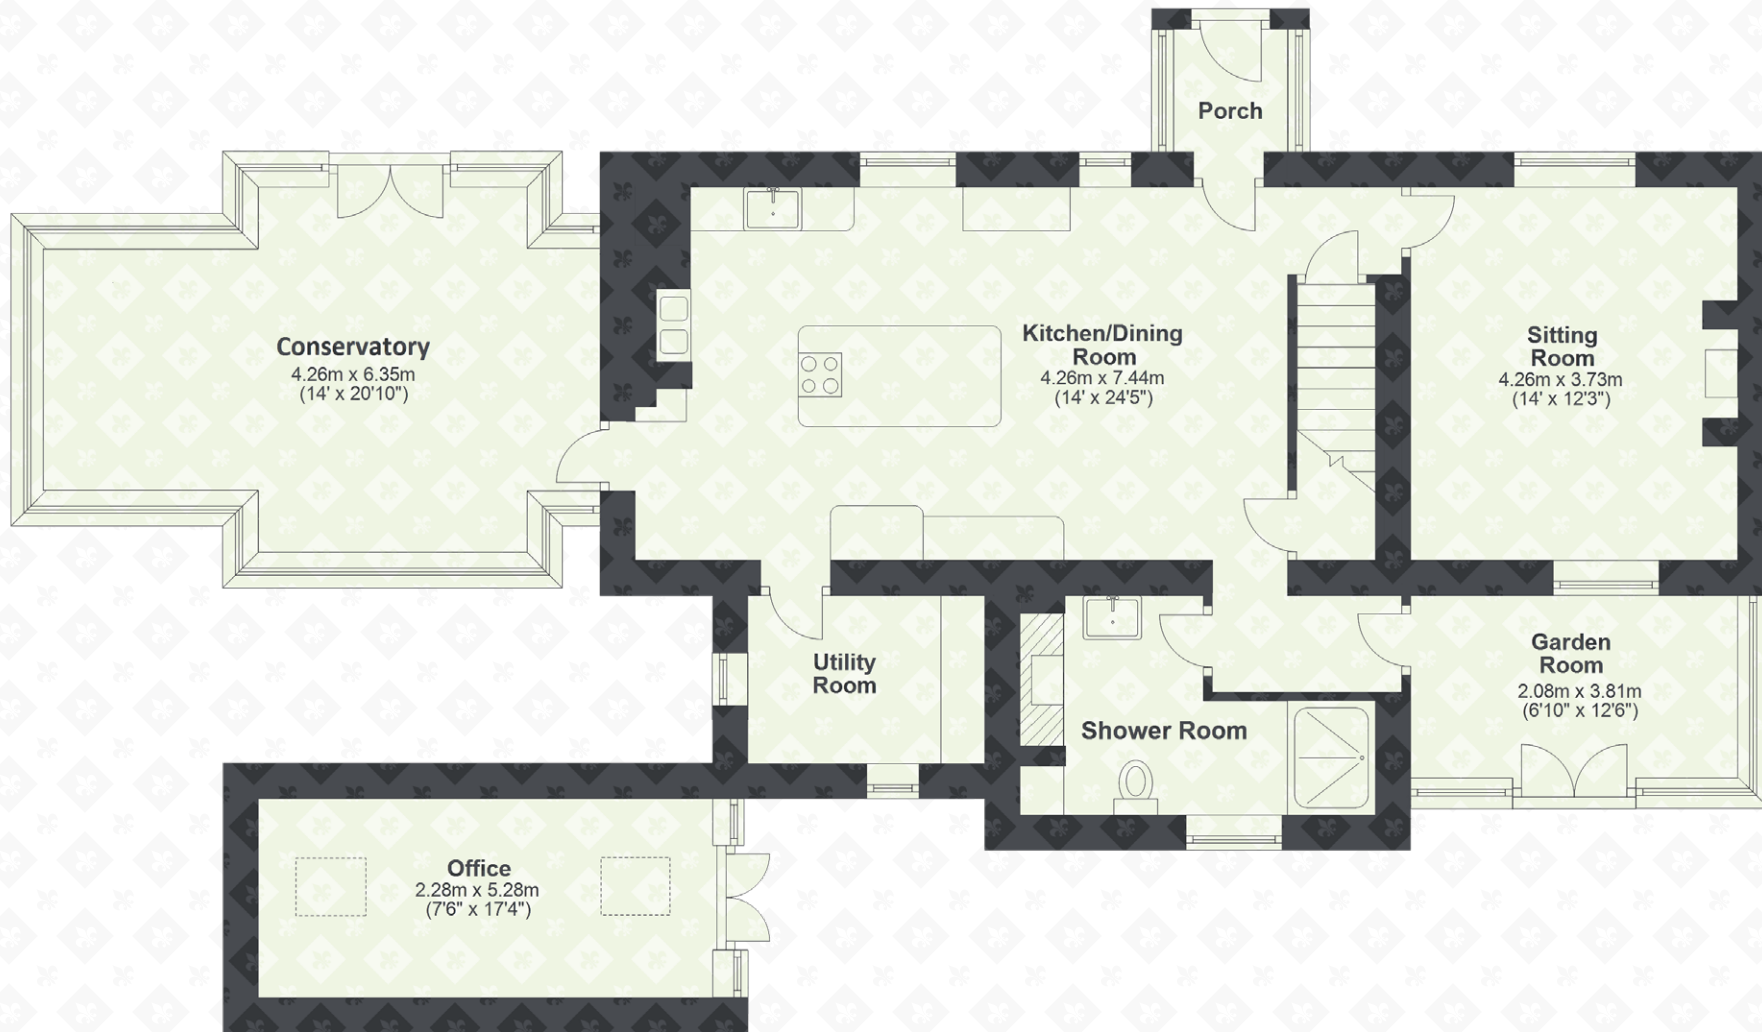

Bleach Green Farm

ALUM WATERS | NEW BRANCEPETH | DURHAM | COUNTY DURHAM