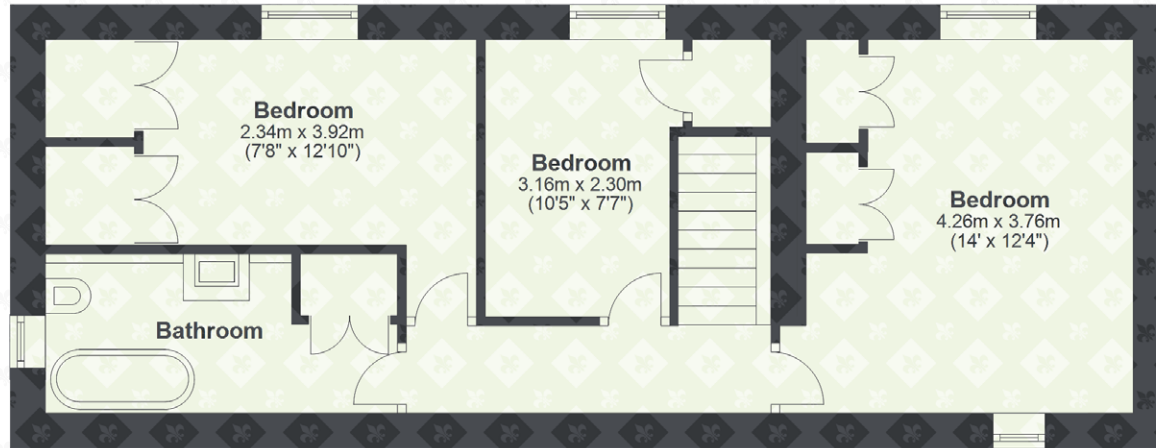

# Bleach Green Farm

ALUM WATERS | NEW BRANCEPETH | DURHAM | COUNTY DURHAM