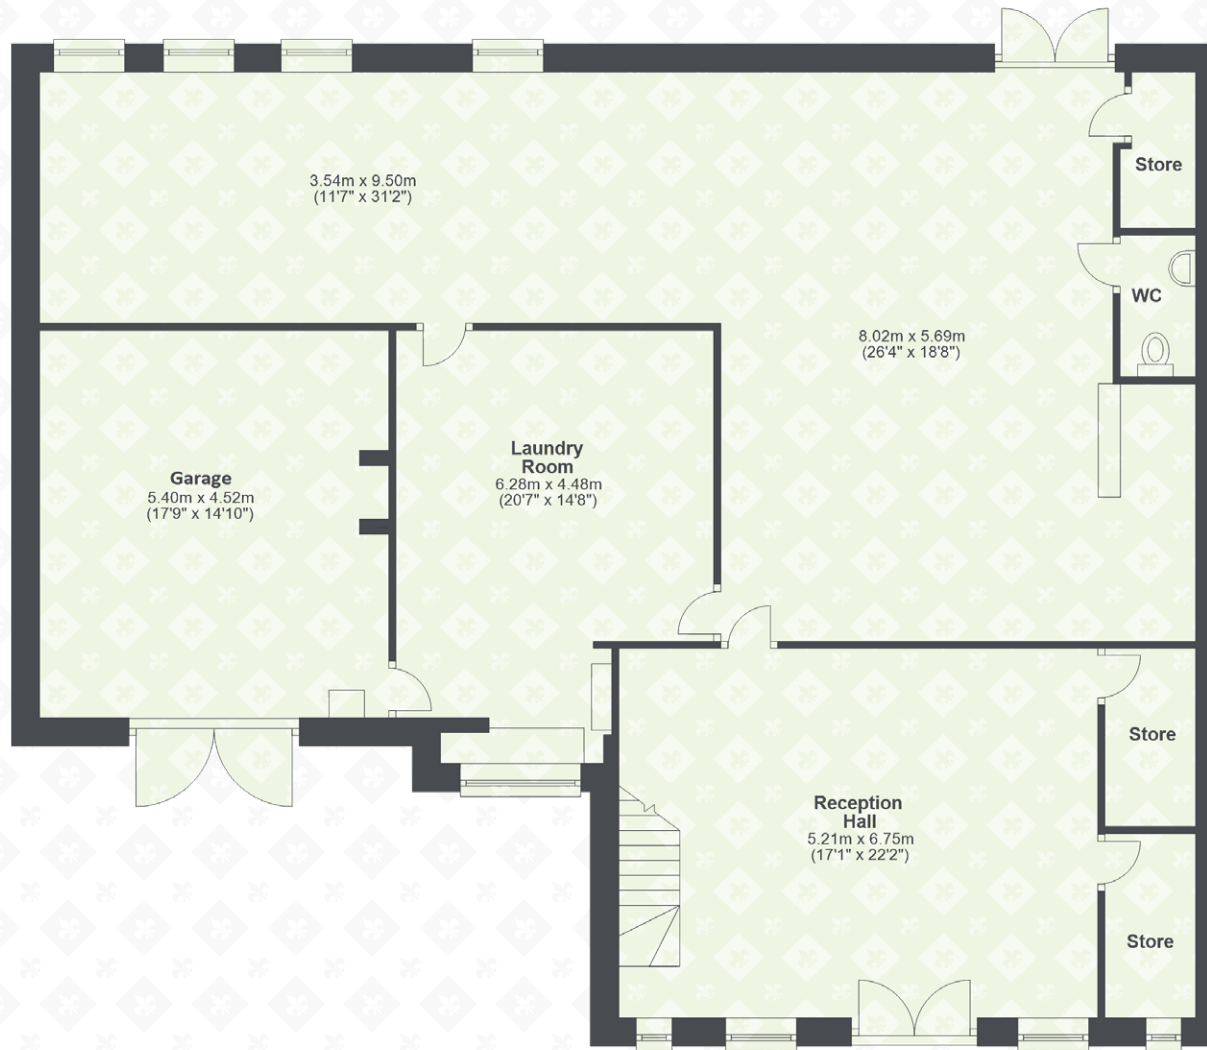

# Yoton

THE STANNERS | CORBRIDGE | NORTHUMBERLAND

Total area: approx. 515.1 sq. metres (5544.2 sq. feet)