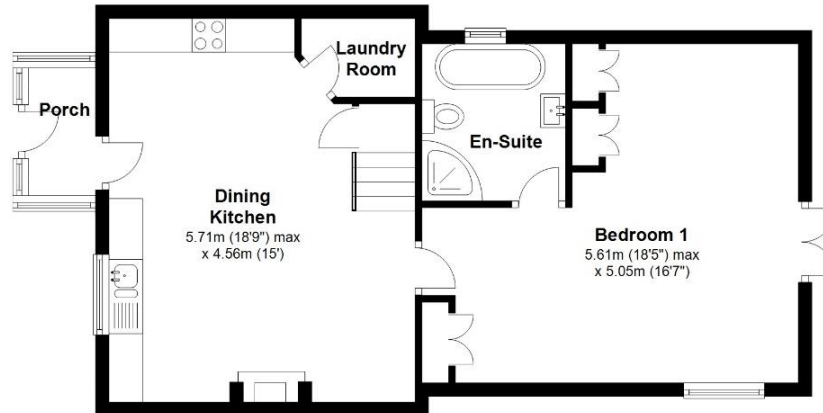

Mole Hill Stud Farm, Boghouse Lane, Stanley, County Durham, DH9 0HS

Total area (including outbuildings and cottage): approx. 927.7 sq. metres (9985.3 sq. feet)
Not to scale. For identification only

Mole Hill Stud Farm, Boghouse Lane, Stanley, County Durham, DH9 0HS

Total area (including outbuildings and cottage): approx. 927.7 sq. metres (9985.3 sq. feet)

Not to scale. For identification only

Mole Hill Stud Farm, Boghouse Lane, Stanley, County Durham, DH9 0HS

Total area (including outbuildings and cottage): approx. 927.7 sq. metres (9985.3 sq. feet)

Not to scale. For identification only

Mole Hill Stud Farm, Boghouse Lane, Stanley, County Durham, DH9 0HS

Total area (including outbuildings and cottage): approx. 927.7 sq. metres (9985.3 sq. feet)

Not to scale. For identification only

Mole Hill Stud Farm, Boghouse Lane, Stanley, County Durham, DH9 0HS

Total area (including outbuildings and cottage): approx. 927.7 sq. metres (9985.3 sq. feet)

Not to scale. For identification only