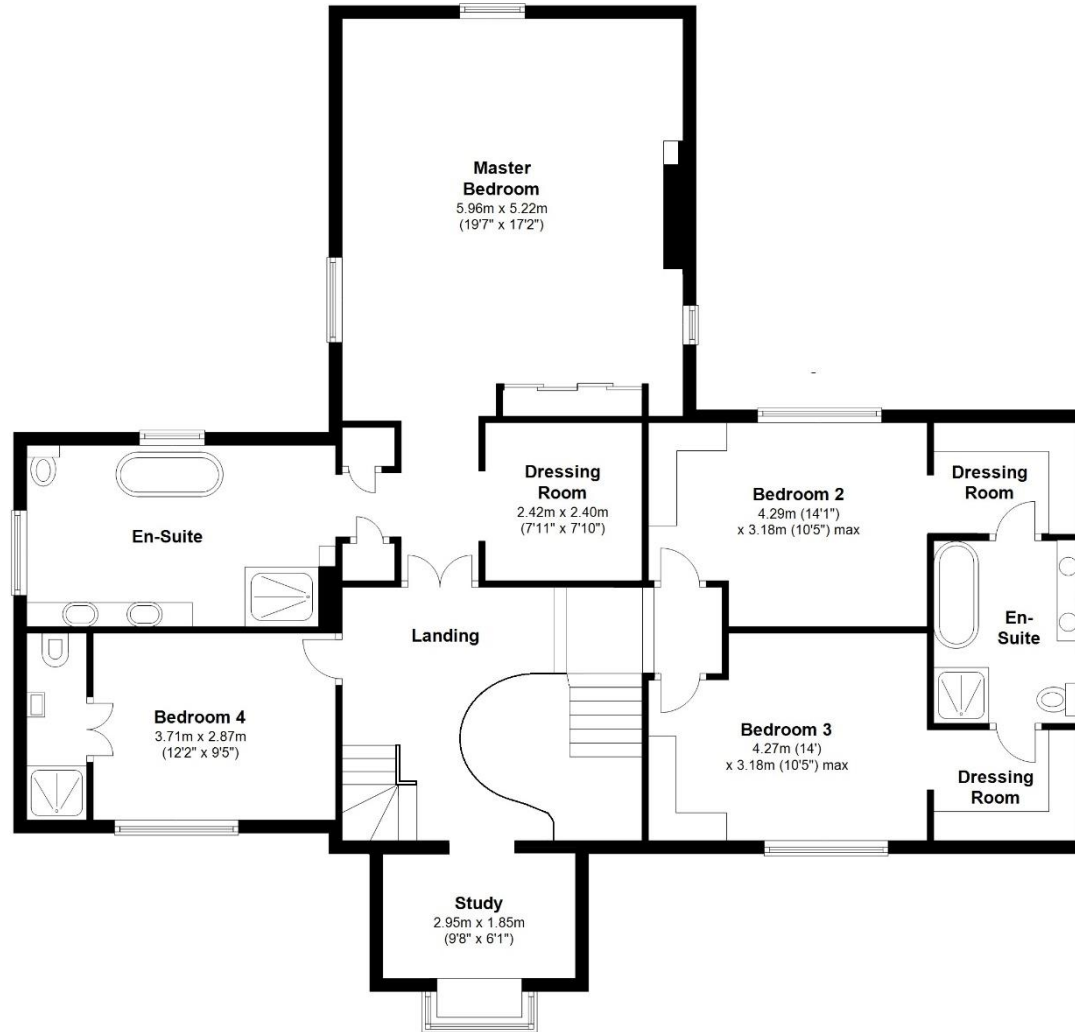

Mole Hill Stud Farm, Boghouse Lane, Stanley, County Durham, DH9 0HS

Total area (including outbuildings and cottage): approx. 927.7 sq. metres (9985.3 sq. feet)
Not to scale. For identification only

Mole Hill Stud Farm, Boghouse Lane, Stanley, County Durham, DH9 0HS

Total area (including outbuildings and cottage): approx. 927.7 sq. metres (9985.3 sq. feet)

Not to scale. For identification only

Mole Hill Stud Farm, Boghouse Lane, Stanley, County Durham, DH9 0HS

Total area (including outbuildings and cottage): approx. 927.7 sq. metres (9985.3 sq. feet)

Not to scale. For identification only

Mole Hill Stud Farm, Boghouse Lane, Stanley, County Durham, DH9 0HS

Total area (including outbuildings and cottage): approx. 927.7 sq. metres (9985.3 sq. feet)

Not to scale. For identification only

Mole Hill Stud Farm, Boghouse Lane, Stanley, County Durham, DH9 0HS

Total area (including outbuildings and cottage): approx. 927.7 sq. metres (9985.3 sq. feet)

Not to scale. For identification only