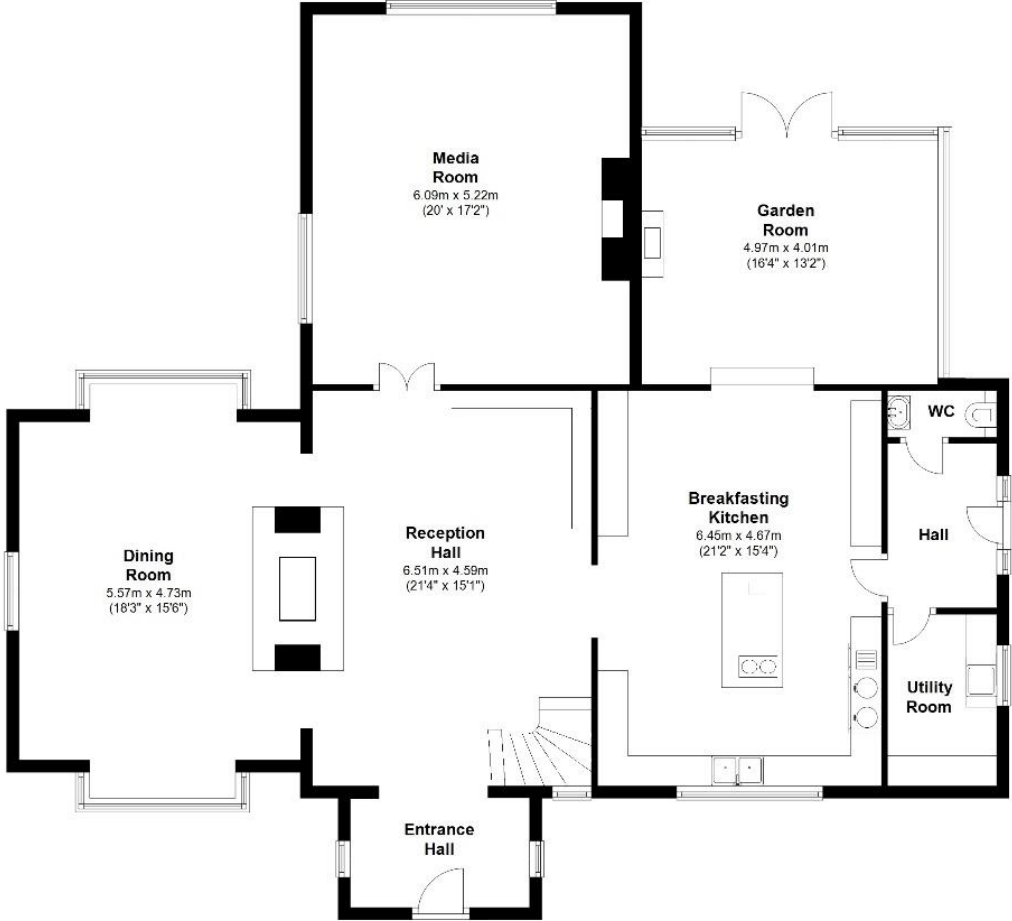

Mole Hill Stud Farm, Boghouse Lane, Stanley, County Durham, DH9 0HS

Total area (including outbuildings and cottage): approx. 927.7 sq. metres (9985.3 sq. feet)
Not to scale. For identification only

Mole Hill Stud Farm, Boghouse Lane, Stanley, County Durham, DH9 0HS

Total area (including outbuildings and cottage): approx. 927.7 sq. metres (9985.3 sq. feet)

Not to scale. For identification only

Mole Hill Stud Farm, Boghouse Lane, Stanley, County Durham, DH9 0HS

Total area (including outbuildings and cottage): approx. 927.7 sq. metres (9985.3 sq. feet)

Not to scale. For identification only

Mole Hill Stud Farm, Boghouse Lane, Stanley, County Durham, DH9 0HS

Total area (including outbuildings and cottage): approx. 927.7 sq. metres (9985.3 sq. feet)

Not to scale. For identification only

Mole Hill Stud Farm, Boghouse Lane, Stanley, County Durham, DH9 0HS

Total area (including outbuildings and cottage): approx. 927.7 sq. metres (9985.3 sq. feet)

Not to scale. For identification only