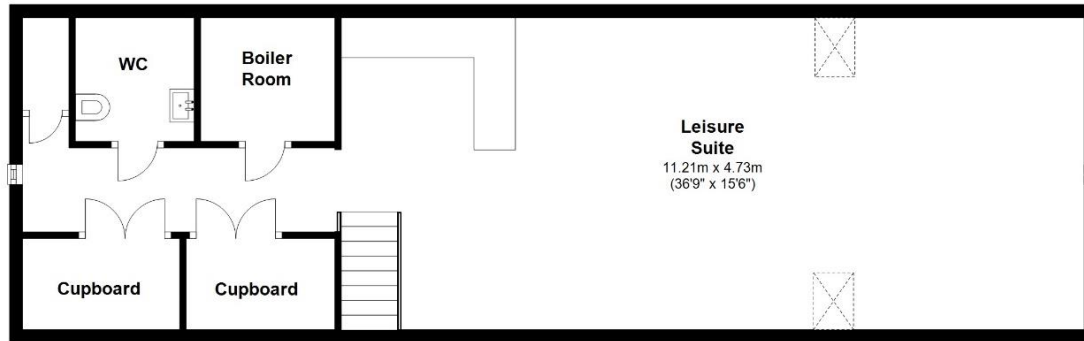

Mole Hill Stud Farm, Boghouse Lane, Stanley, County Durham, DH9 0HS

Total area (including outbuildings and cottage): approx. 927.7 sq. metres (9985.3 sq. feet)
Not to scale. For identification only

Mole Hill Stud Farm, Boghouse Lane, Stanley, County Durham, DH9 0HS

Total area (including outbuildings and cottage): approx. 927.7 sq. metres (9985.3 sq. feet)

Not to scale. For identification only

Mole Hill Stud Farm, Boghouse Lane, Stanley, County Durham, DH9 0HS

Total area (including outbuildings and cottage): approx. 927.7 sq. metres (9985.3 sq. feet)

Not to scale. For identification only

Mole Hill Stud Farm, Boghouse Lane, Stanley, County Durham, DH9 0HS

Total area (including outbuildings and cottage): approx. 927.7 sq. metres (9985.3 sq. feet)

Not to scale. For identification only

Mole Hill Stud Farm, Boghouse Lane, Stanley, County Durham, DH9 0HS

Total area (including outbuildings and cottage): approx. 927.7 sq. metres (9985.3 sq. feet)

Not to scale. For identification only