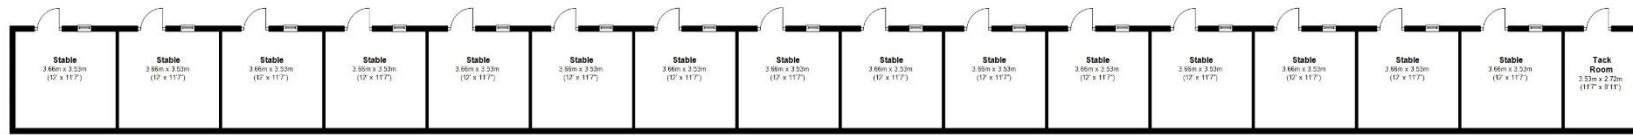

Stables, West Grange Hall, Scots Gap, Morpeth, Northumberland, NE61 4EQ