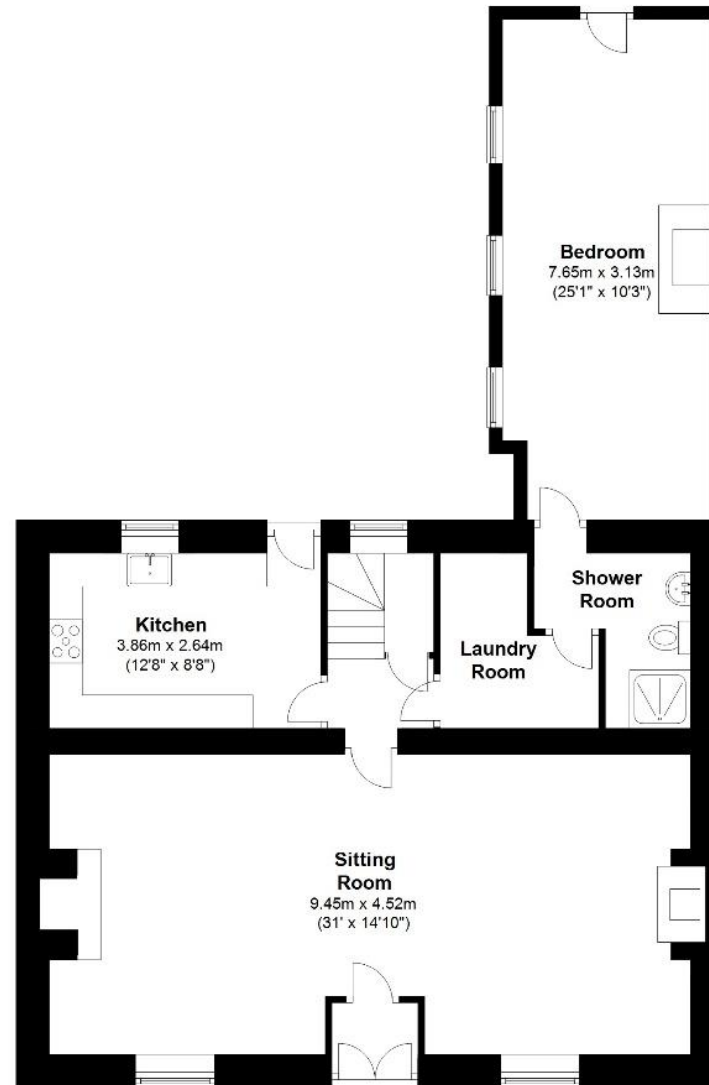

The Old Farmhouse, Saughty Rigg, Haltwhistle, NE49 9PT

The Old Farmhouse, Saughty Rigg, Haltwhistle, NE49 9PT

Bedroom
3.93m x 2.72m
(12'11" x 8'11")

Cupboard

Shower Room

Bedroom
5.56m x 4.52m
(18'3" x 14'10")

Bedroom
4.50m x 3.97m
(14'9" x 13')