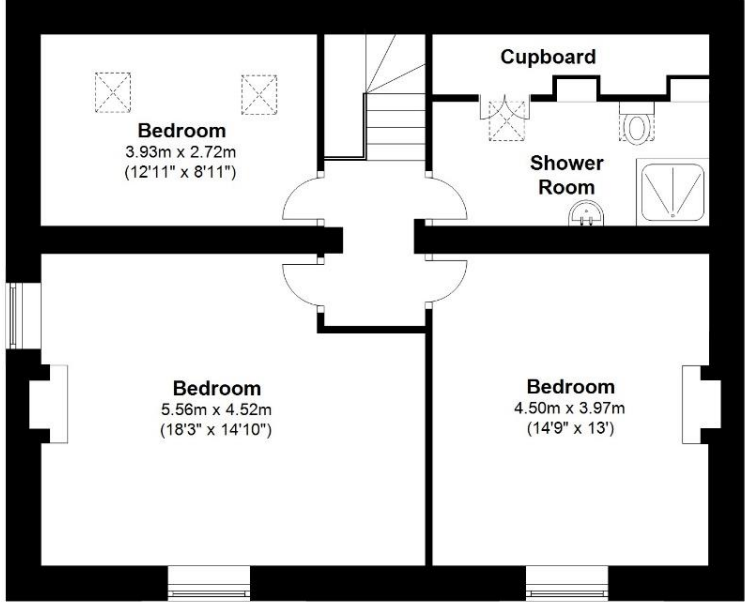

The Old Farmhouse, Saughty Rigg, Haltwhistle, NE49 9PT

The Old Farmhouse, Saughty Rigg, Haltwhistle, NE49 9PT

Bedroom
3.93m x 2.72m
(12'11" x 8'11")

Cupboard

Shower Room

Bedroom
5.56m x 4.52m
(18'3" x 14'10")

Bedroom
4.50m x 3.97m
(14'9" x 13')