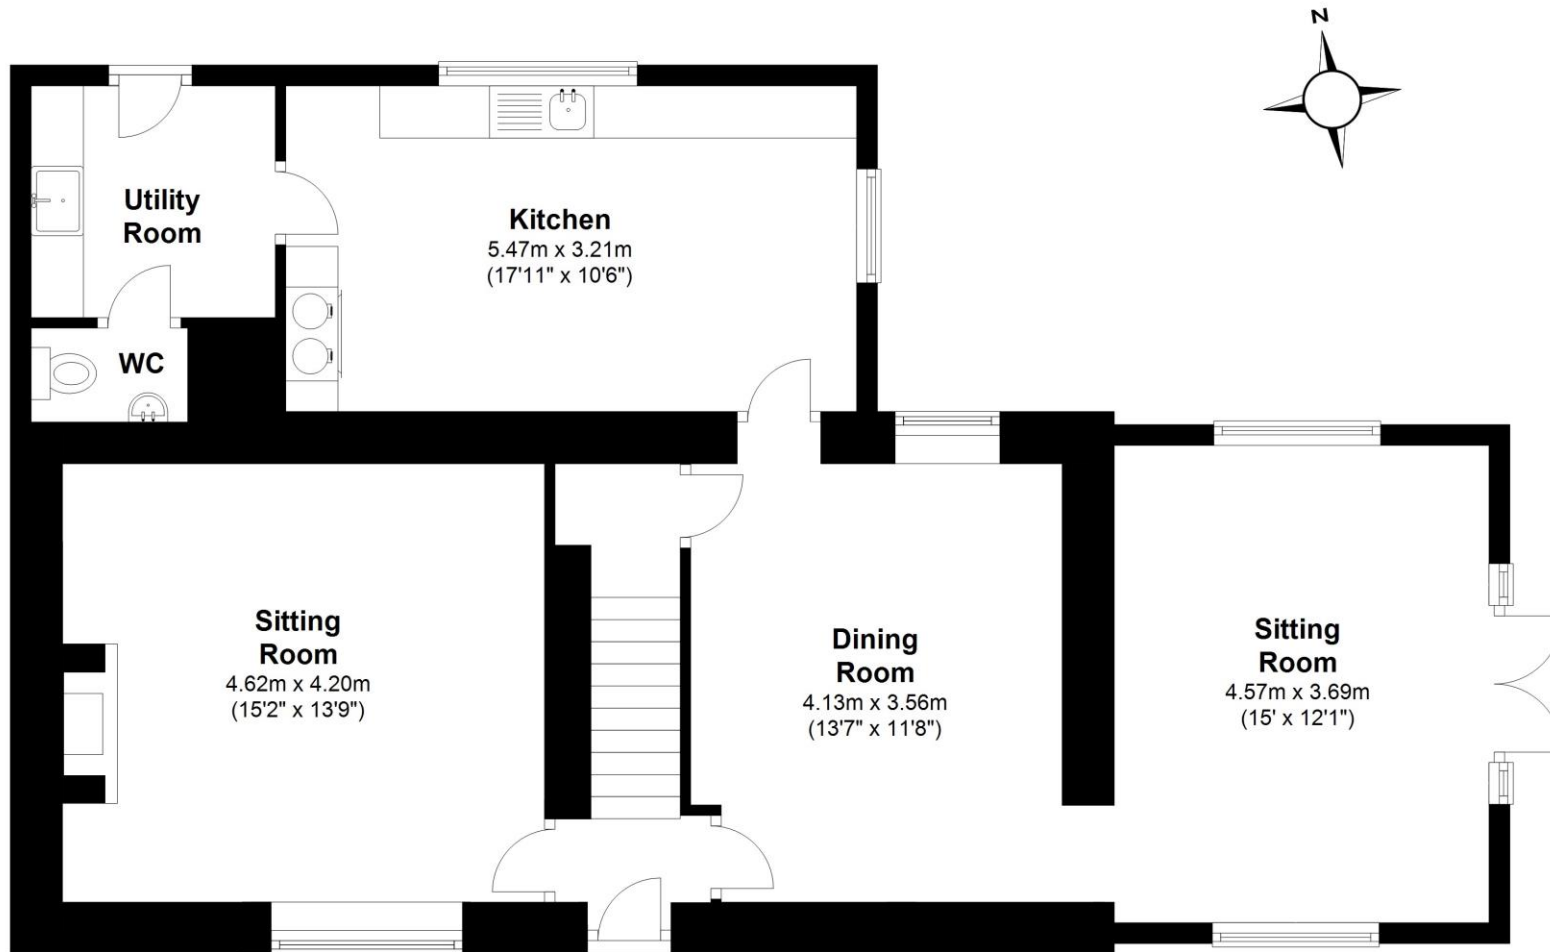

The Old Farmhouse, Greenfield Farm, Rowley

The Old Farmhouse, Greenfield Farm, Rowley

The Byre, Greenfield Farm, Rowley

The Byre, Greenfield Farm, Rowley

Bedroom
3.82m x 3.16m
(12'6" x 10'4")

Bedroom
4.35m x 3.09m
(14'3" x 10'2")

**Master
Bedroom**
4.35m x 3.29m
(14'3" x 10'10")

Curlew Cottage, Greenfield Farm, Rowley

Curlew Cottage, Greenfield Farm, Rowley