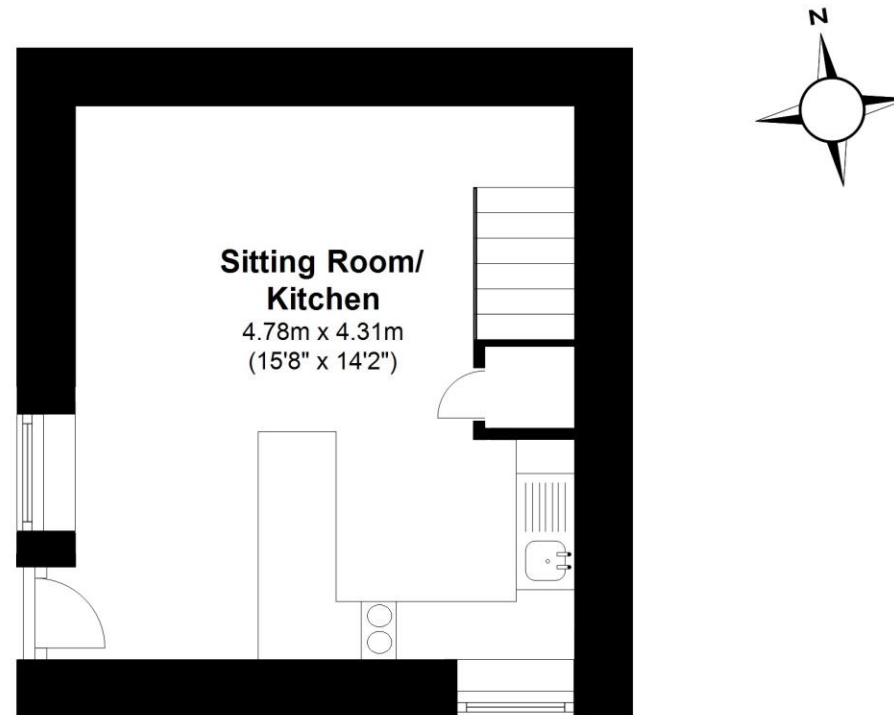

The Old Farmhouse, Greenfield Farm, Rowley

The Old Farmhouse, Greenfield Farm, Rowley

The Byre, Greenfield Farm, Rowley

The Byre, Greenfield Farm, Rowley

Bedroom
3.82m x 3.16m
(12'6" x 10'4")

Bedroom
4.35m x 3.09m
(14'3" x 10'2")

**Master
Bedroom**
4.35m x 3.29m
(14'3" x 10'10")

Curlew Cottage, Greenfield Farm, Rowley

Curlew Cottage, Greenfield Farm, Rowley