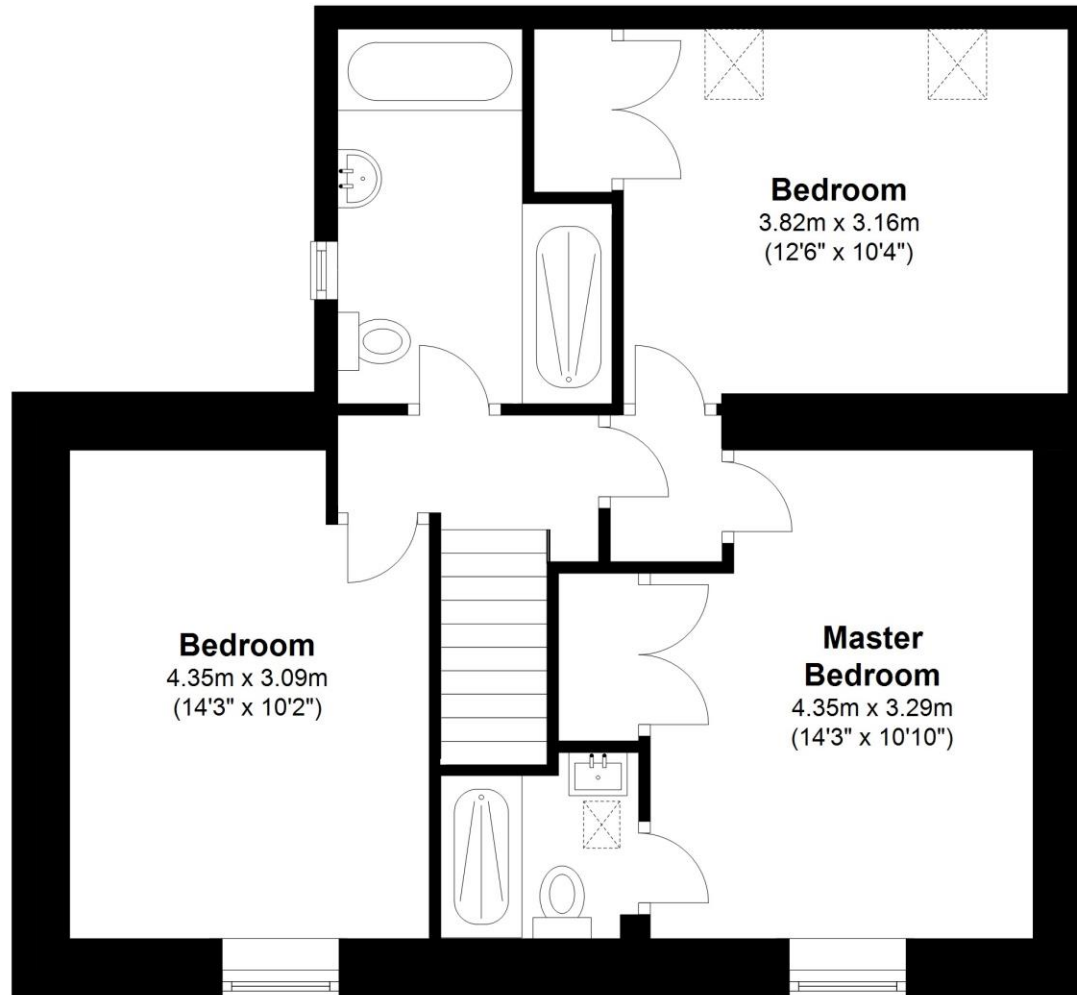

The Old Farmhouse, Greenfield Farm, Rowley

The Old Farmhouse, Greenfield Farm, Rowley

The Byre, Greenfield Farm, Rowley

The Byre, Greenfield Farm, Rowley

Bedroom
3.82m x 3.16m
(12'6" x 10'4")

Bedroom
4.35m x 3.09m
(14'3" x 10'2")

**Master
Bedroom**
4.35m x 3.29m
(14'3" x 10'10")

Curlew Cottage, Greenfield Farm, Rowley

Curlew Cottage, Greenfield Farm, Rowley