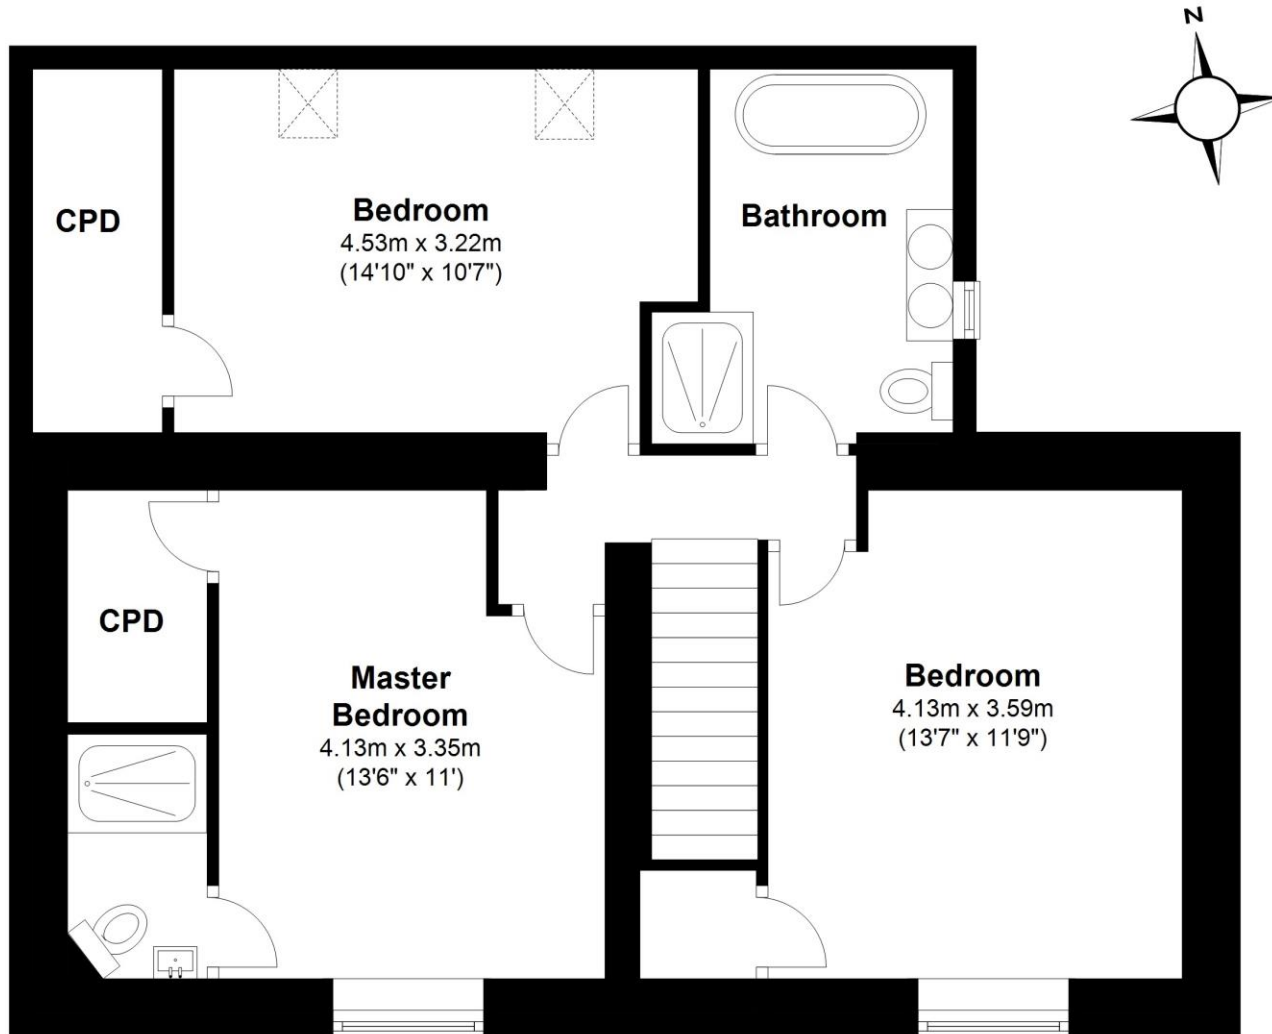

The Old Farmhouse, Greenfield Farm, Rowley

The Old Farmhouse, Greenfield Farm, Rowley

The Byre, Greenfield Farm, Rowley

The Byre, Greenfield Farm, Rowley

Bedroom
3.82m x 3.16m
(12'6" x 10'4")

Bedroom
4.35m x 3.09m
(14'3" x 10'2")

**Master
Bedroom**
4.35m x 3.29m
(14'3" x 10'10")

Curlew Cottage, Greenfield Farm, Rowley

Curlew Cottage, Greenfield Farm, Rowley