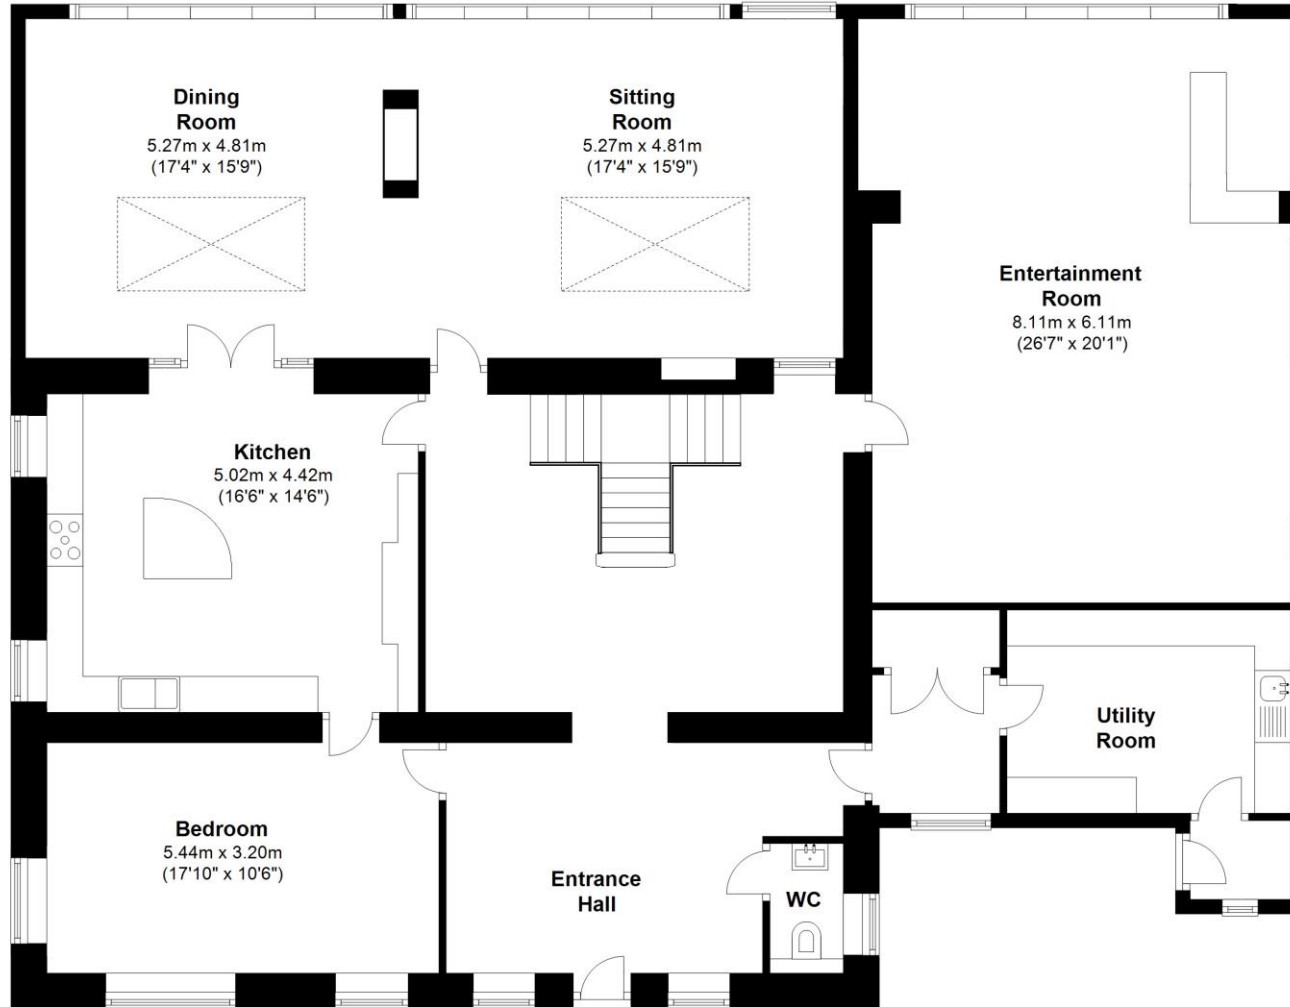

Hazel House, Sylvan View, Eachwick, Newcastle upon Tyne, NE18 0BD

Hazel House, Sylvan View, Eachwick, Newcastle upon Tyne, NE18 0BD