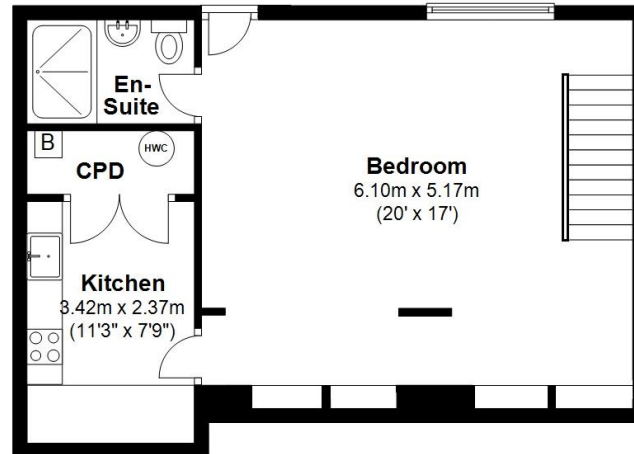

The Hollies, 230 New Ridley Road, Stocksfield, Northumberland, NE43 7QB

Total area: approx. 497 sq. metres (5349.4 sq. feet)

Not to scale. For identification only

The Hollies, 230 New Ridley Road, Stocksfield, Northumberland, NE43 7QB

Total area: approx. 497 sq. metres (5349.4 sq. feet)

Not to scale. For identification only

The Hollies, 230 New Ridley Road, Stocksfield, Northumberland, NE43 7QB

Total area: approx. 497 sq. metres (5349.4 sq. feet)

Not to scale. For identification only

The Hollies, 230 New Ridley Road, Stocksfield, Northumberland, NE43 7QB

Total area: approx. 497 sq. metres (5349.4 sq. feet)
Not to scale. For identification only