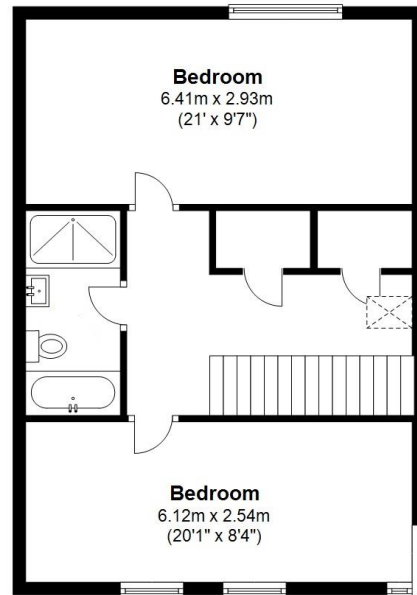

The Hollies, 230 New Ridley Road, Stocksfield, Northumberland, NE43 7QB

Total area: approx. 497 sq. metres (5349.4 sq. feet)

Not to scale. For identification only

The Hollies, 230 New Ridley Road, Stocksfield, Northumberland, NE43 7QB

Total area: approx. 497 sq. metres (5349.4 sq. feet)

Not to scale. For identification only

The Hollies, 230 New Ridley Road, Stocksfield, Northumberland, NE43 7QB

Total area: approx. 497 sq. metres (5349.4 sq. feet)

Not to scale. For identification only

The Hollies, 230 New Ridley Road, Stocksfield, Northumberland, NE43 7QB

Total area: approx. 497 sq. metres (5349.4 sq. feet)
Not to scale. For identification only