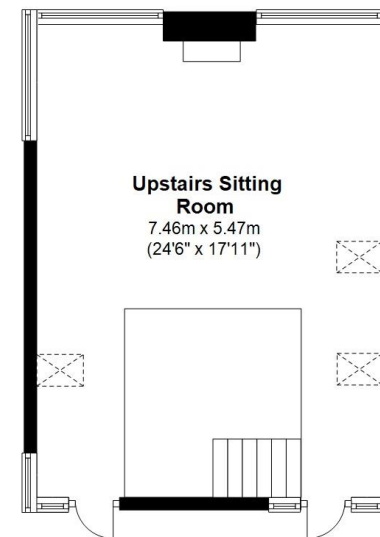

The Hollies, 230 New Ridley Road, Stocksfield, Northumberland, NE43 7QB

Total area: approx. 497 sq. metres (5349.4 sq. feet)

Not to scale. For identification only

The Hollies, 230 New Ridley Road, Stocksfield, Northumberland, NE43 7QB

Total area: approx. 497 sq. metres (5349.4 sq. feet)

Not to scale. For identification only

The Hollies, 230 New Ridley Road, Stocksfield, Northumberland, NE43 7QB

Total area: approx. 497 sq. metres (5349.4 sq. feet)

Not to scale. For identification only

The Hollies, 230 New Ridley Road, Stocksfield, Northumberland, NE43 7QB

Total area: approx. 497 sq. metres (5349.4 sq. feet)
Not to scale. For identification only