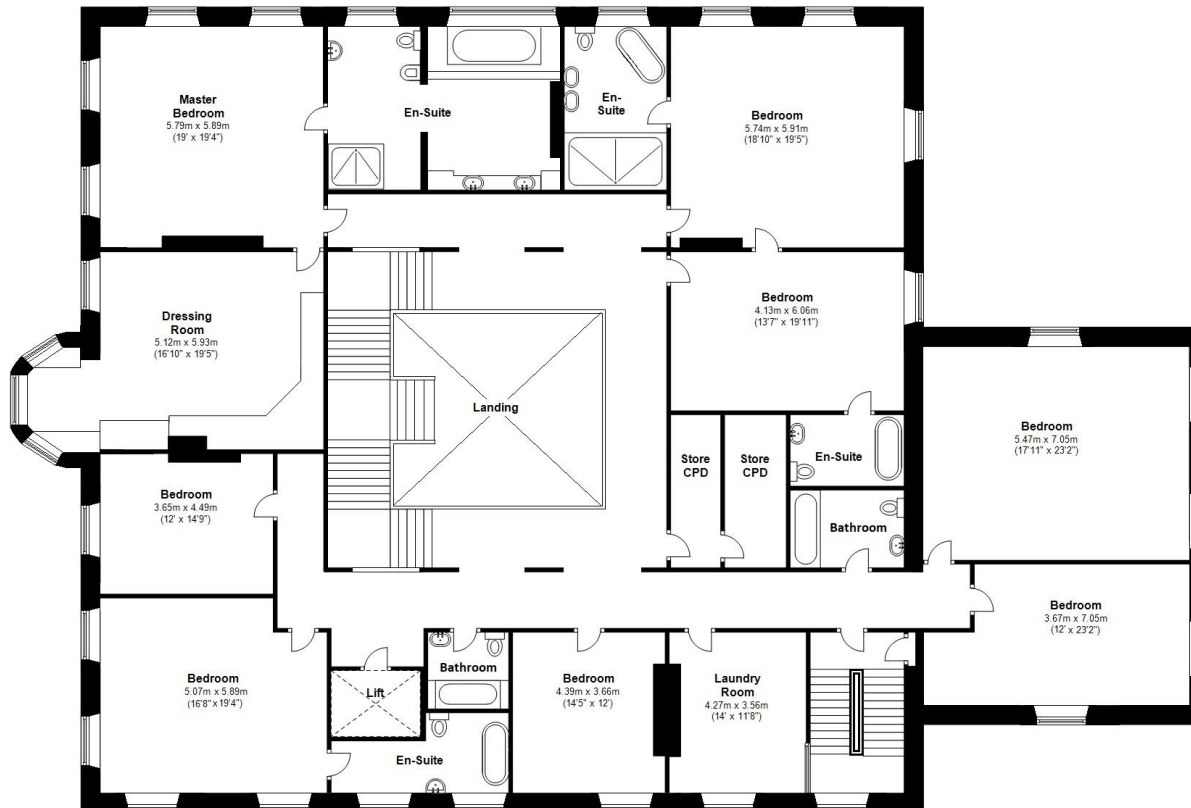

# Shortridge Hall, Warkworth, Northumberland, NE65 0WJ

Not to scale. For identification only