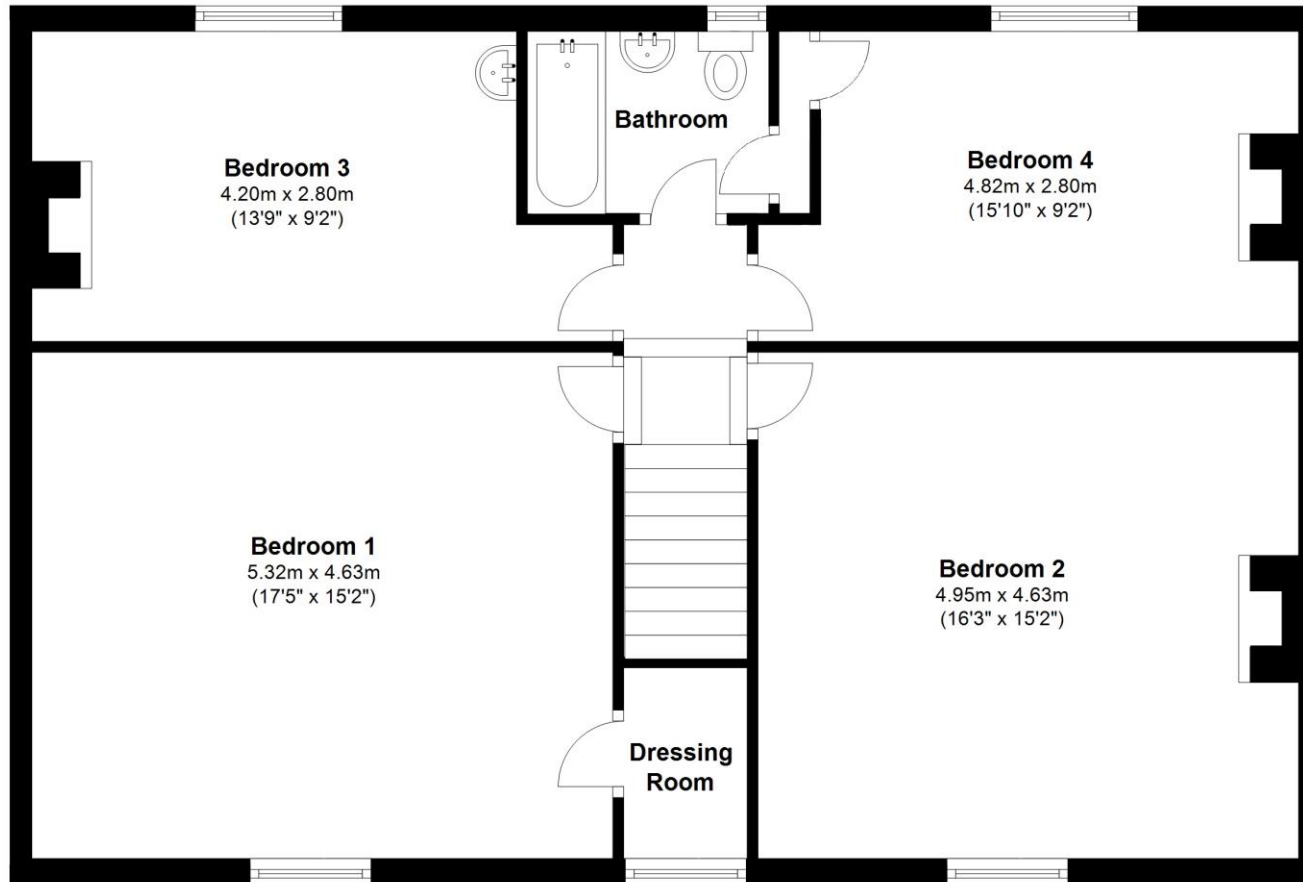

**East Stonefolds, Simonburn, Northumberland, NE48 3EB**

THIS FLOOR PLAN IS NOT TO SCALE. IT IS FOR GUIDANCE ONLY AND ACCURACY IS NOT GUARANTEED

Total area: approx. 180.8 sq. metres (1946.4 sq. feet)

## East Stonefolds, Simonburn, Northumberland, NE48 3EB

THIS FLOOR PLAN IS NOT TO SCALE. IT IS FOR GUIDANCE ONLY AND ACCURACY IS NOT GUARANTEED

Total area: approx. 180.8 sq. metres (1946.4 sq. feet)

# East Stonefolds, Simonburn, Northumberland, NE48 3EB

THIS FLOOR PLAN IS NOT TO SCALE. IT IS FOR GUIDANCE ONLY AND ACCURACY IS NOT GUARANTEED