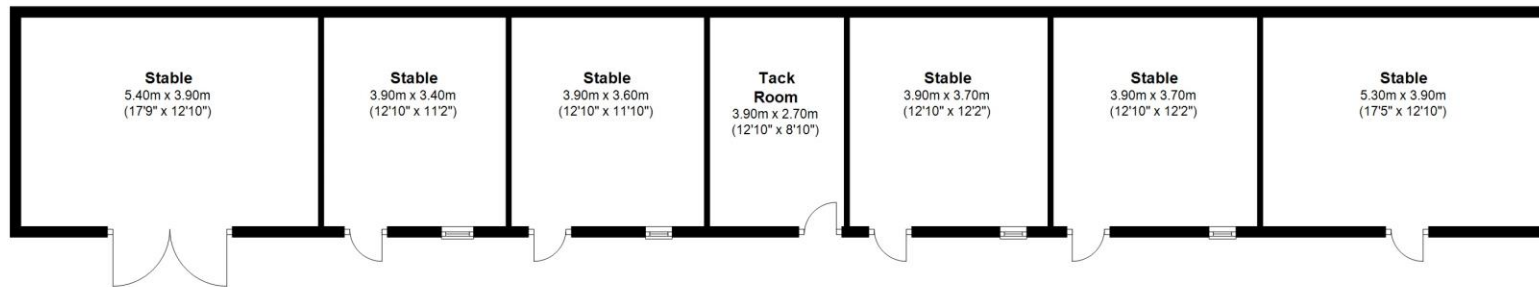

Merryknowle, Garmondsway, Ferryhill, DL17 9DY

Total area: approx. 1202.8 sq. metres (12946.8 sq. feet)

Not to scale. For identification only

Merryknowle, Garmondsway, Ferryhill, DL17 9DY

Total area: approx. 1202.8 sq. metres (12946.8 sq. feet)

Not to scale. For identification only

Merryknowle, Garmondsway, Ferryhill, DL17 9DY

Total area: approx. 1202.8 sq. metres (12946.8 sq. feet)

Not to scale. For identification only

Merryknowle, Garmondsway, Ferryhill, DL17 9DY

Total area: approx. 1202.8 sq. metres (12946.8 sq. feet)
Not to scale. For identification only