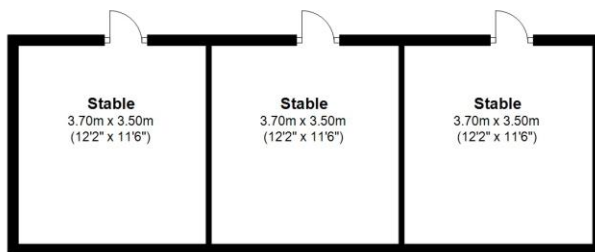

Merryknowle, Garmondsway, Ferryhill, DL17 9DY

Total area: approx. 1202.8 sq. metres (12946.8 sq. feet)

Not to scale. For identification only

Merryknowle, Garmondsway, Ferryhill, DL17 9DY

Total area: approx. 1202.8 sq. metres (12946.8 sq. feet)

Not to scale. For identification only

Merryknowle, Garmondsway, Ferryhill, DL17 9DY

Total area: approx. 1202.8 sq. metres (12946.8 sq. feet)

Not to scale. For identification only

Merryknowle, Garmondsway, Ferryhill, DL17 9DY

Total area: approx. 1202.8 sq. metres (12946.8 sq. feet)
Not to scale. For identification only