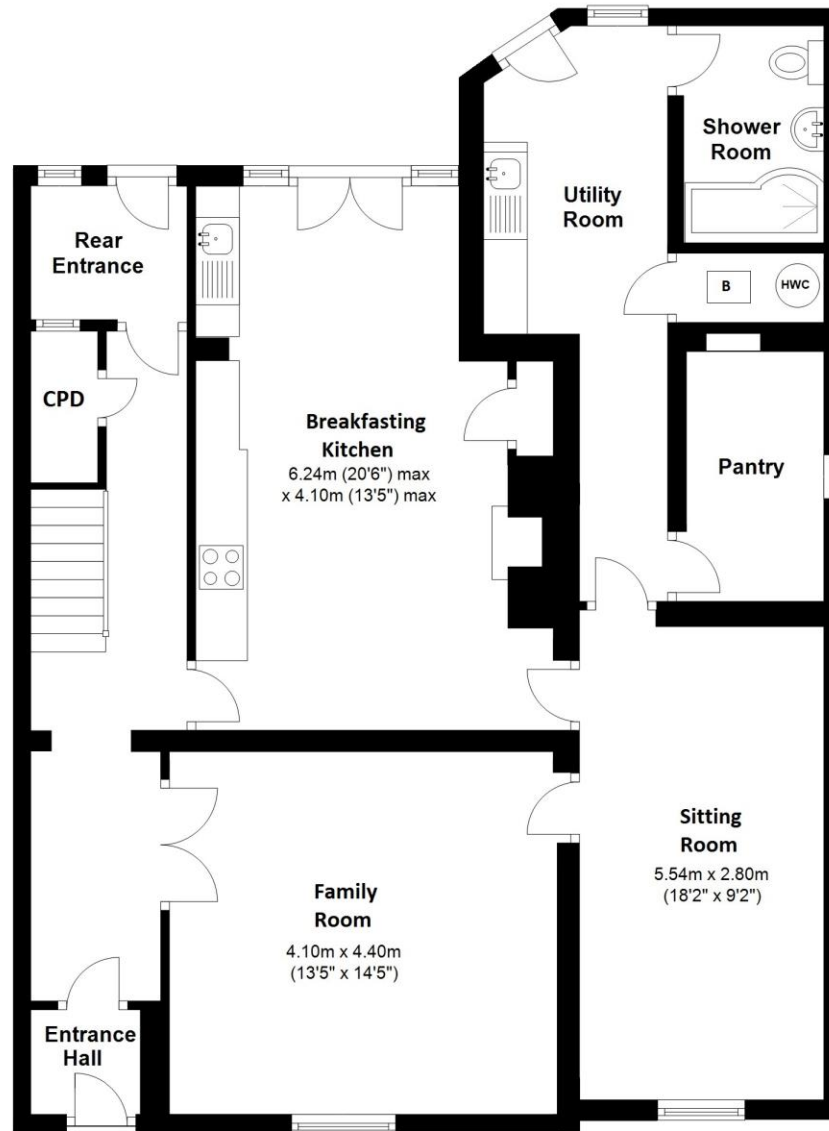

**2 Sele House, Hencotes, Hexham, Northumberland, NE46 3LN**

Total area: approx. 254.5 sq. metres (2739.9 sq. feet)  
Not to scale. For identification only

**2 Sele House, Hencotes, Hexham, Northumberland, NE46 3LN**

Total area: approx. 254.5 sq. metres (2739.9 sq. feet)  
Not to scale. For identification only

**2 Sele House, Hencotes, Hexham, Northumberland, NE46 3LN**

Total area: approx. 254.5 sq. metres (2739.9 sq. feet)  
Not to scale. For identification only