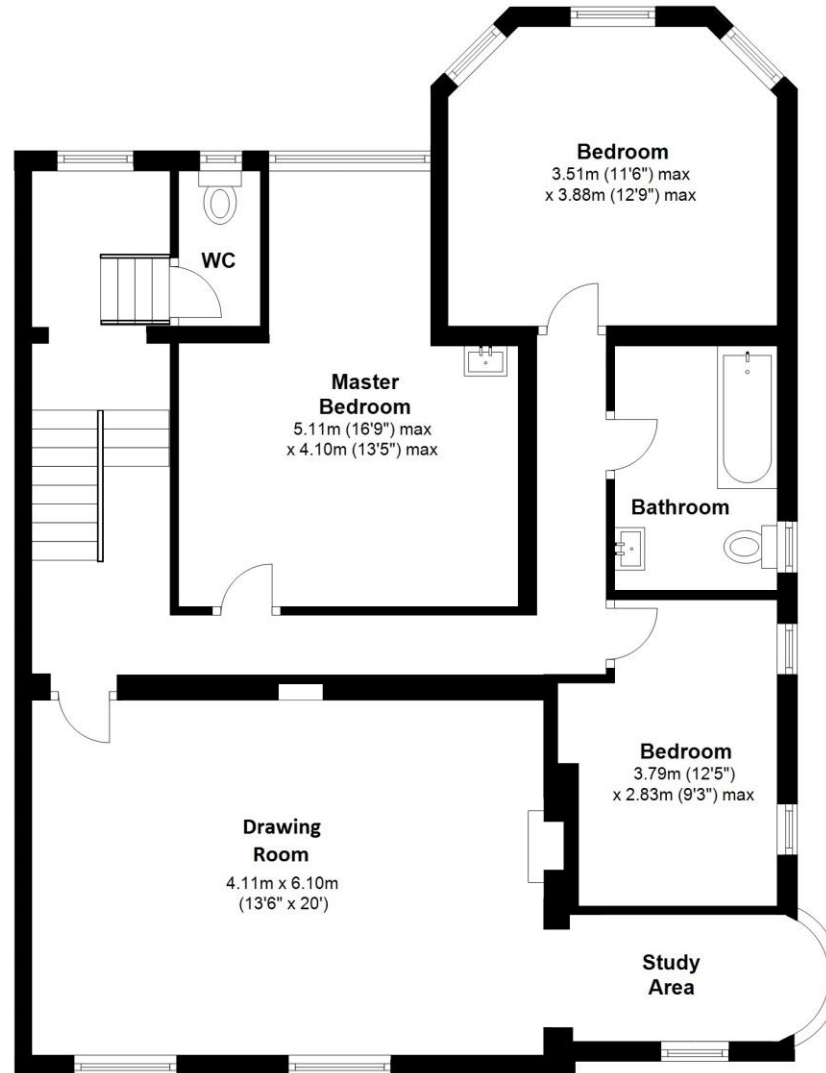

**2 Sele House, Hencotes, Hexham, Northumberland, NE46 3LN**

Total area: approx. 254.5 sq. metres (2739.9 sq. feet)  
Not to scale. For identification only

**2 Sele House, Hencotes, Hexham, Northumberland, NE46 3LN**

Total area: approx. 254.5 sq. metres (2739.9 sq. feet)  
Not to scale. For identification only

**2 Sele House, Hencotes, Hexham, Northumberland, NE46 3LN**

Total area: approx. 254.5 sq. metres (2739.9 sq. feet)  
Not to scale. For identification only