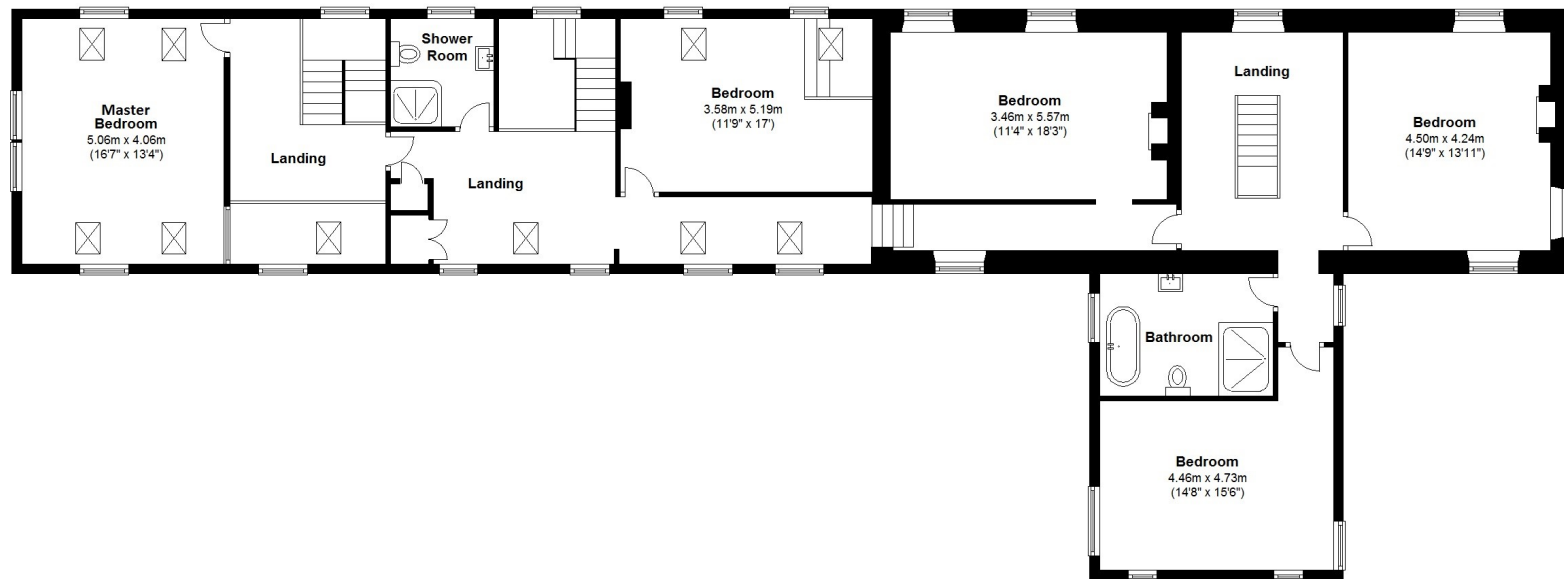

Grey Mare Hill Cottage Farm, Kiln Pit Hill, Northumberland

Total area: approx. 659.8 sq. metres (7102.3 sq. feet)

Not to scale. For identification only

Grey Mare Hill Cottage Farm, Kiln Pit Hill, Northumberland

Total area: approx. 659.8 sq. metres (7102.3 sq. feet)

Not to scale. For identification only

Grey Mare Hill Cottage Farm, Kiln Pit Hill, Northumberland

Total area: approx. 659.8 sq. metres (7102.3 sq. feet)

Not to scale. For identification only