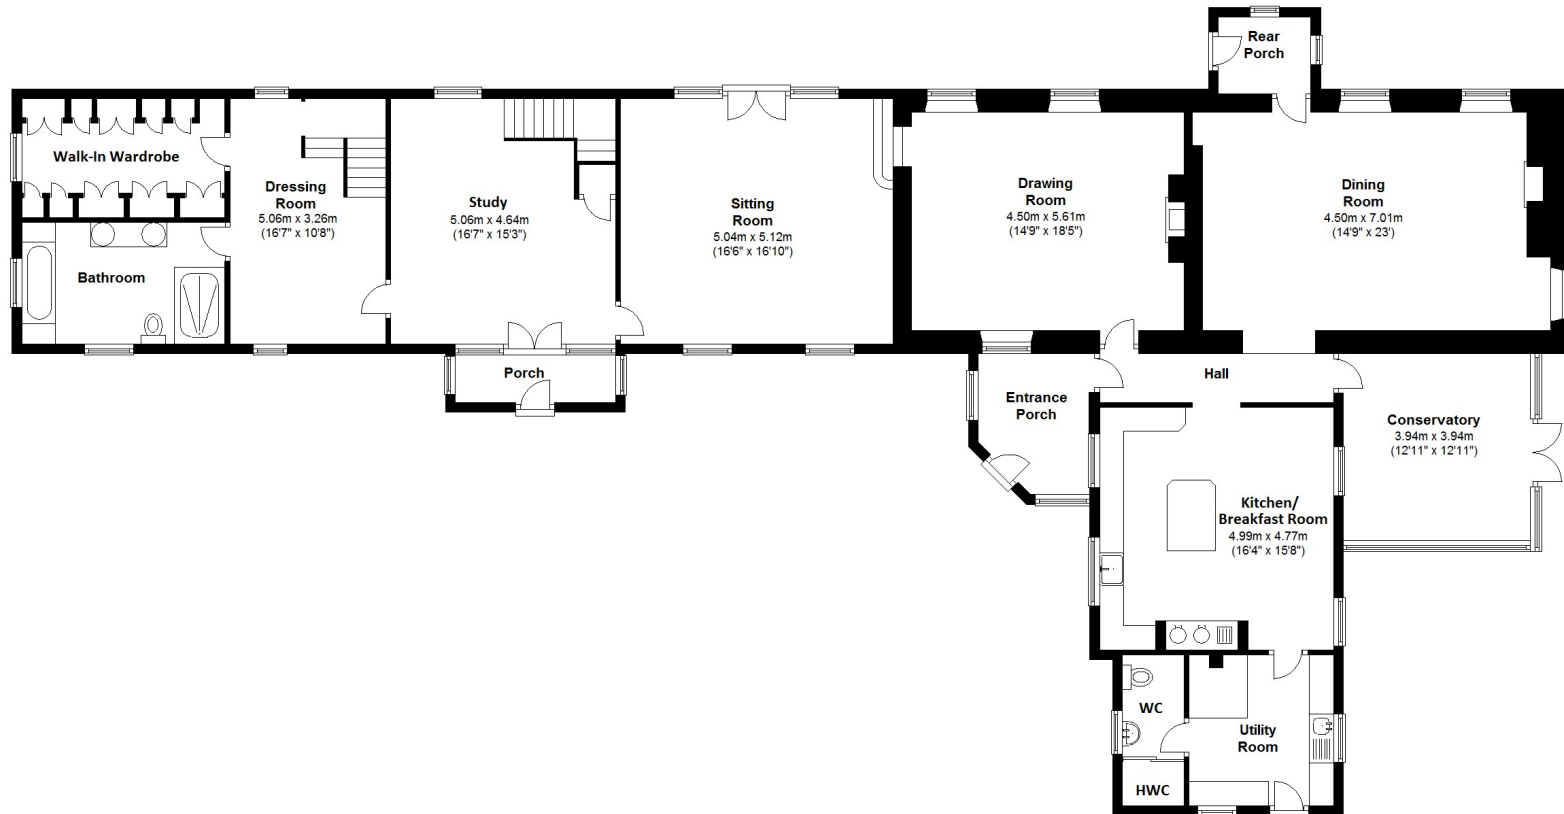

Grey Mare Hill Cottage Farm, Kiln Pit Hill, Northumberland

Total area: approx. 659.8 sq. metres (7102.3 sq. feet)

Not to scale. For identification only

Grey Mare Hill Cottage Farm, Kiln Pit Hill, Northumberland

Total area: approx. 659.8 sq. metres (7102.3 sq. feet)

Not to scale. For identification only

Grey Mare Hill Cottage Farm, Kiln Pit Hill, Northumberland

Total area: approx. 659.8 sq. metres (7102.3 sq. feet)

Not to scale. For identification only