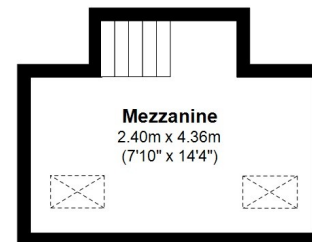

# Summerside House, Hindley Farm, Stocksfield, Northumberland, NE43 7SA

Total area: approx. 415.4 sq. metres (4471.6 sq. feet)

Not to scale. For identification only