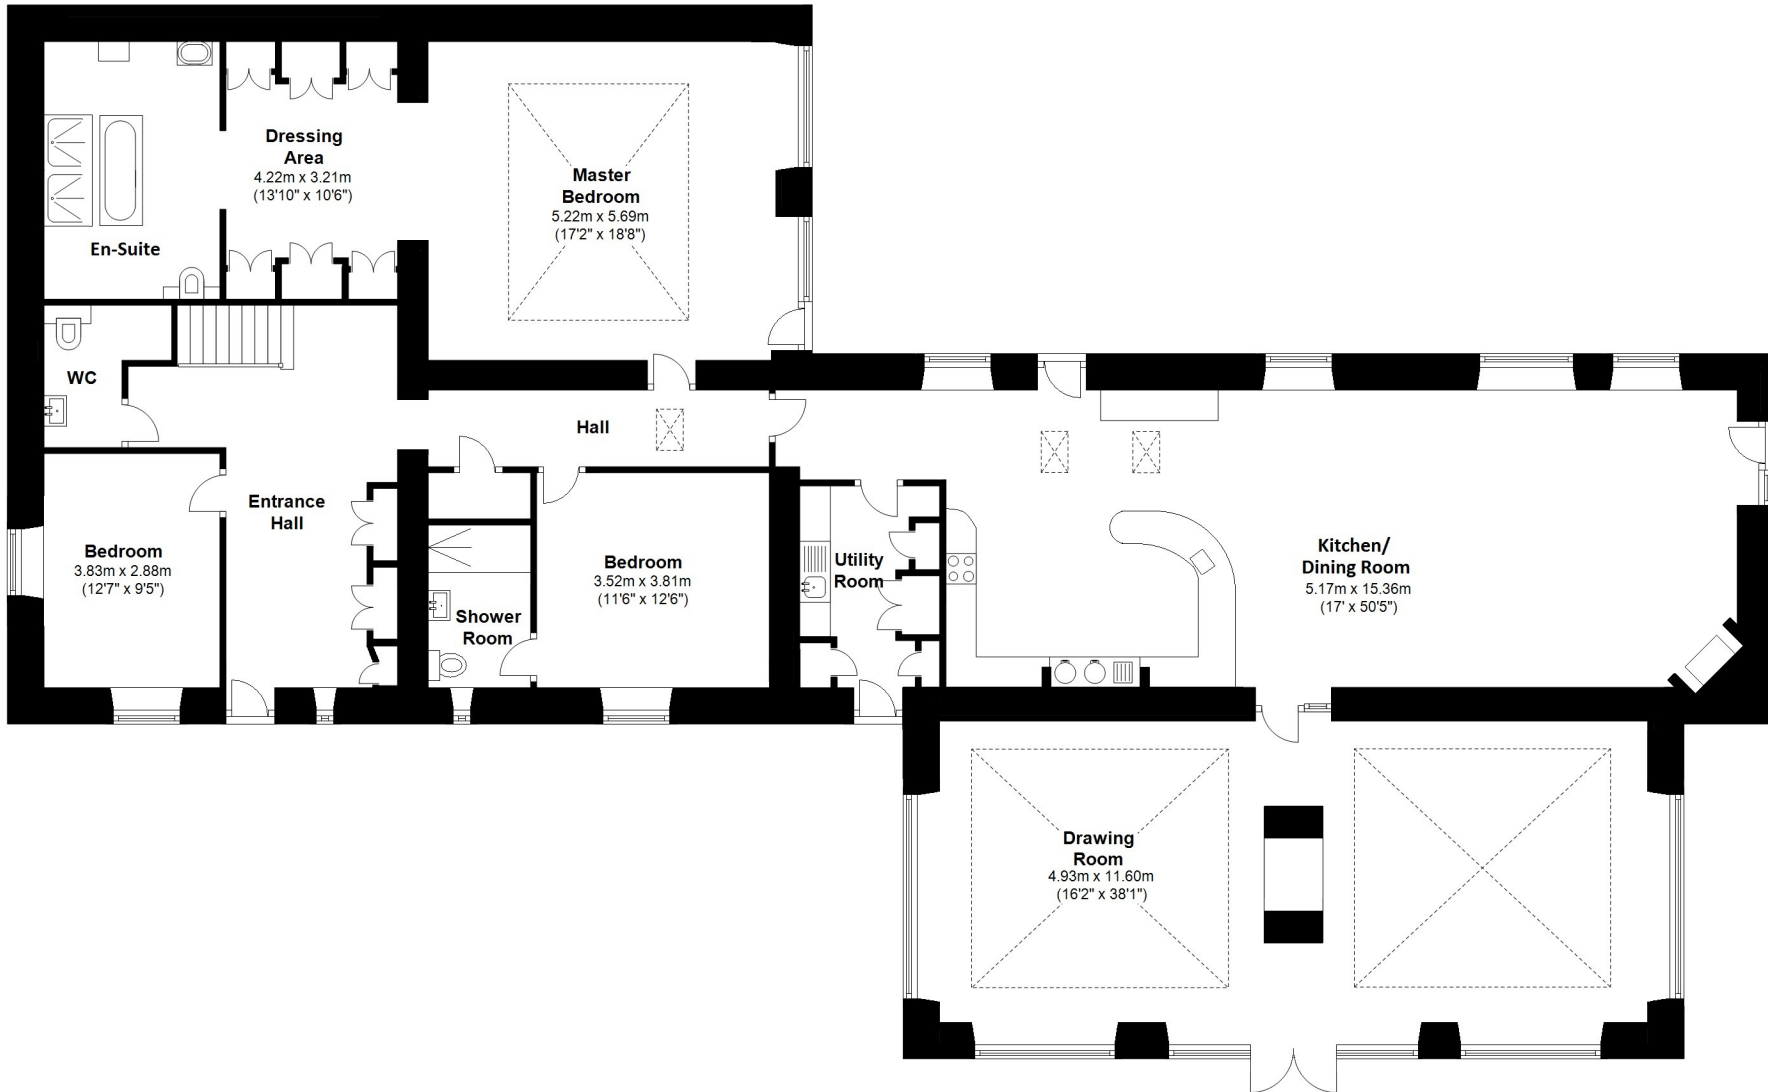

# Summerside House, Hindley Farm, Stocksfield, Northumberland, NE43 7SA

Total area: approx. 415.4 sq. metres (4471.6 sq. feet)

Not to scale. For identification only