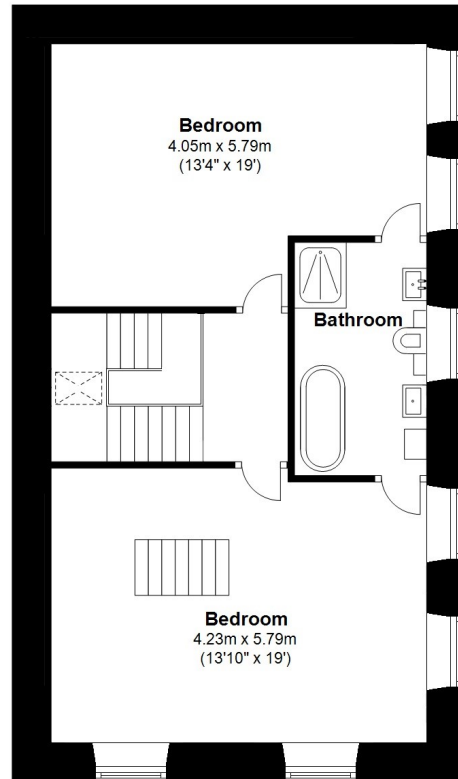

# Summerside House, Hindley Farm, Stocksfield, Northumberland, NE43 7SA

Total area: approx. 415.4 sq. metres (4471.6 sq. feet)

Not to scale. For identification only